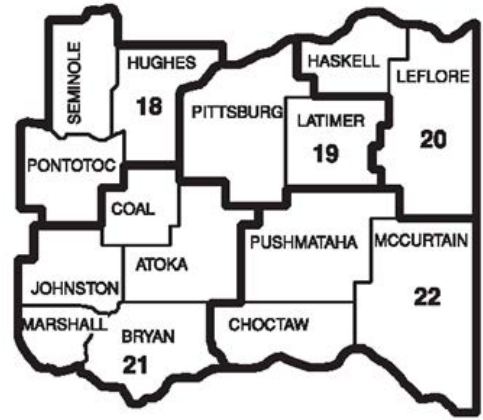

Southeast Area Directory
 Clark Long, Program Specialist
 (405) 743-5490
 clark.long@careertech.ok.gov

Holdenville Region—No. 18

Aaron Purkins
 Allen
 Pontotoc County
 (580) 857-2417 Ext. 120
 apurkins
 @allenmustangs.org