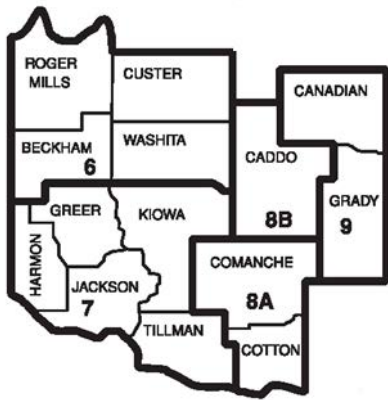

Southwest Area Directory
Kurt Murray, Program Specialist
(405) 743-5489
kurt.murray@careertech.ok.gov

Elk City Region—No. 6