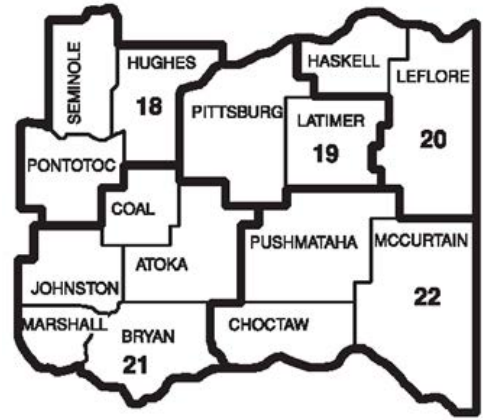

Southeast Area Directory
Clark Long, Program Specialist
(405) 743-5490
clark.long@careertech.ok.gov

Holdenville Region—No. 18