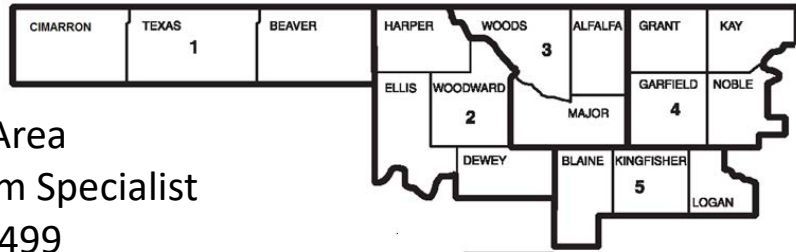

Northwest Area
Allen Miller, Program Specialist
(405) 743.5499
allen.miller@careertech.ok.gov

Panhandle Region - # 1

Woodward Region - # 2