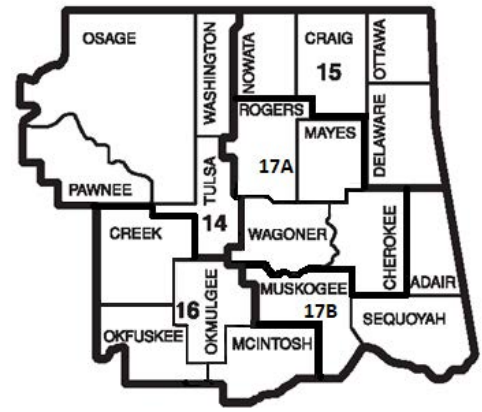

Northeast Area Directory
Hanna Brown, Program Specialist
(405) 743-5488
hanna.brown@careertech.ok.gov

Tulsa Region—No. 14