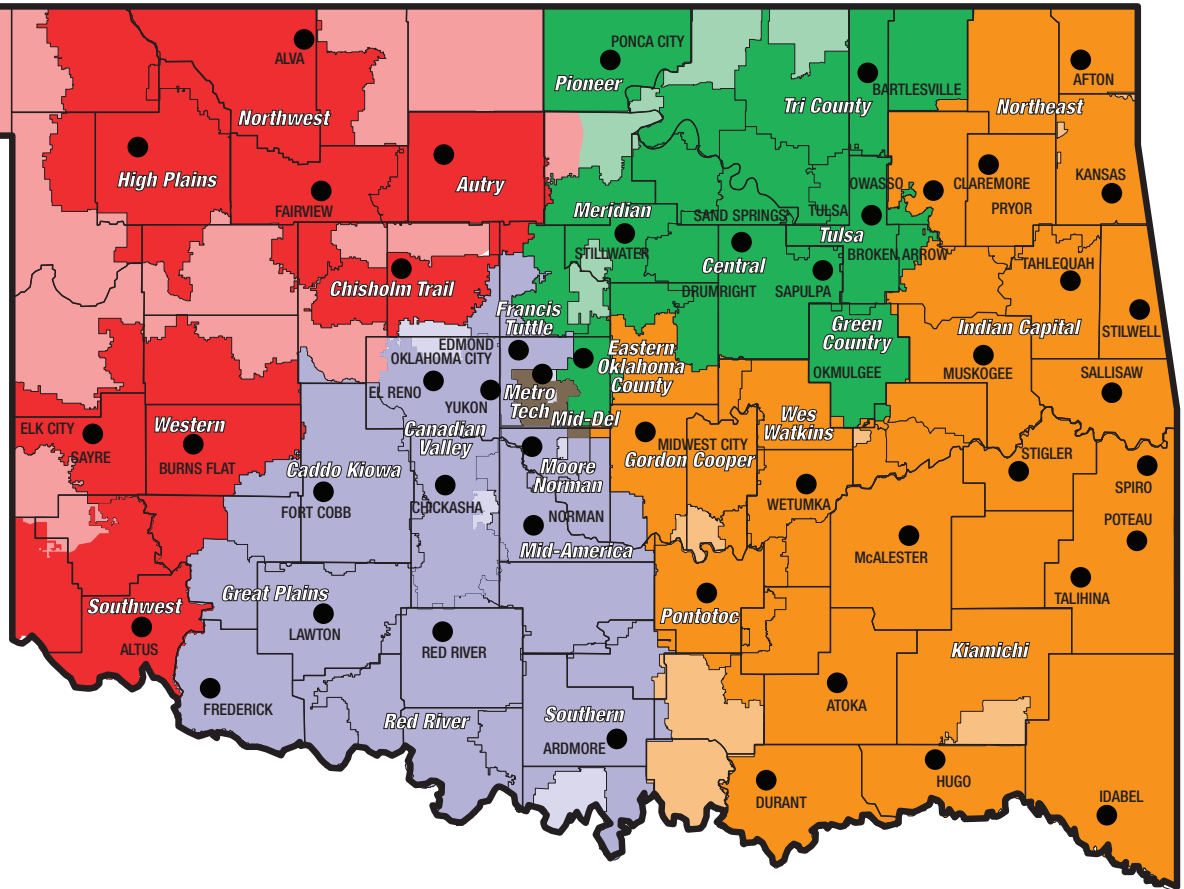

2024-25 BMITE Region Assignments

Kylie Moulton
Region 1 & 3 - Program Specialist
Kylie.Moulton@careertech.ok.gov

Kyla Hensley
Region 2 - Program Specialist
Kyla.Hensley@careertech.ok.gov

Jake Phillips
Region 3 - Program Specialist
Jake.Phillips@careertech.ok.gov

Ronda Hill
Region 4 - Program Specialist
Ronda.Hill@careertech.ok.gov

Mark Burch
Program Manager
Mark.Burch@careertech.ok.gov

Paxton Cavin
State Advisor - Oklahoma BPA & DECA
Paxton.Cavin@careertech.ok.gov

**OKLAHOMA
CareerTech**

BMITE Business, Marketing and
Information Technology Education