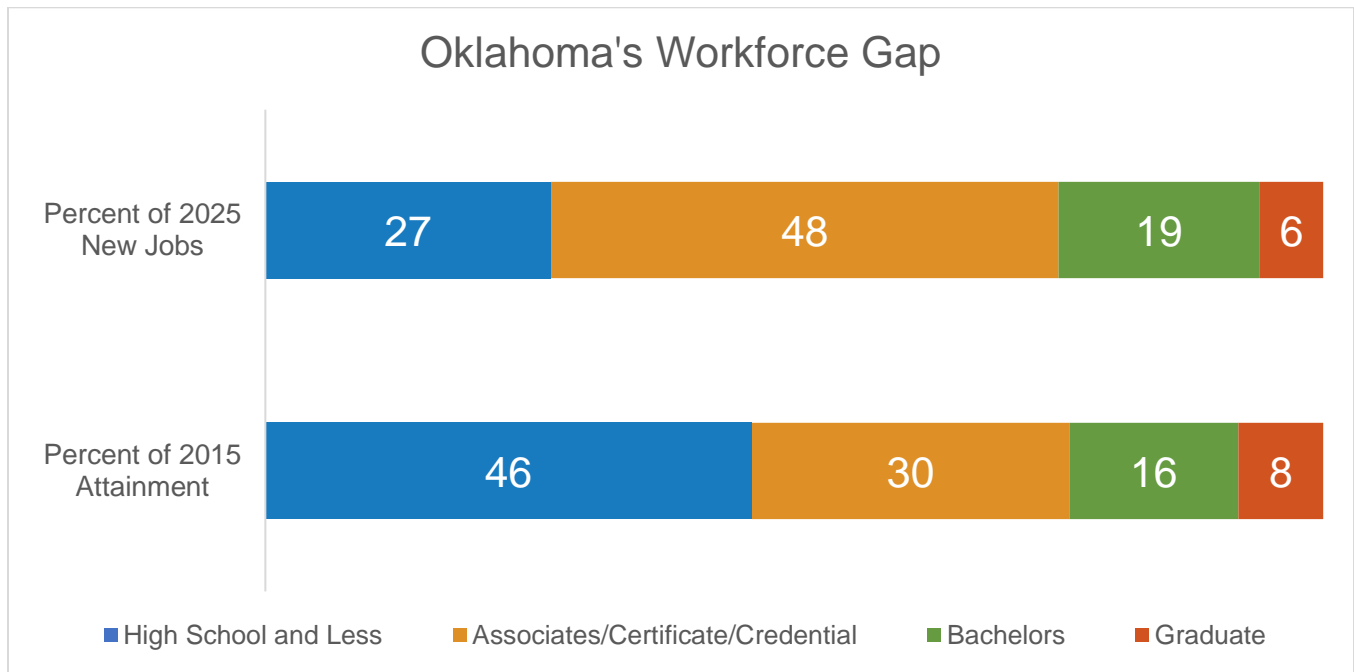

Introduction

Oklahoma has 1,670,046 jobs by industry, and the number is projected to grow 7.8 percent to 1,946,040 by 2025. This aggressive growth projection reinforces the need for all Oklahomans to have the skills and knowledge necessary to be productively engaged in the workplace. The Oklahoma Department of Career and Technology Education provides programs and services that support Oklahoma’s job growth for each of the key business ecosystems identified by the Oklahoma Department of Commerce.

The specific needs of the current workforce and the workforce projected to exist in 2025 indicate most workers will need certificates, credentials or associate degrees to maintain the growth of Oklahoma’s economy. Business and industry require and will continue to require a qualified workforce.

Oklahoma’s Career and Technology Education System is focused on developing a world-class workforce.

Oklahoma CareerTech delivers educational experiences through a network of 391 K-12 school districts, 29 technology center districts, 17 skills center sites and 32 adult basic education providers.

CareerTech’s ultimate goal is to improve Oklahoma’s economy by providing individuals with the training and skills necessary to be successful in the workplace and providing companies with the required workforce necessary to compete globally.

Source: Oklahoma Office of Workforce Development, EMSI 2016.2
2025 estimates based on new jobs created and entry-level job requirements.