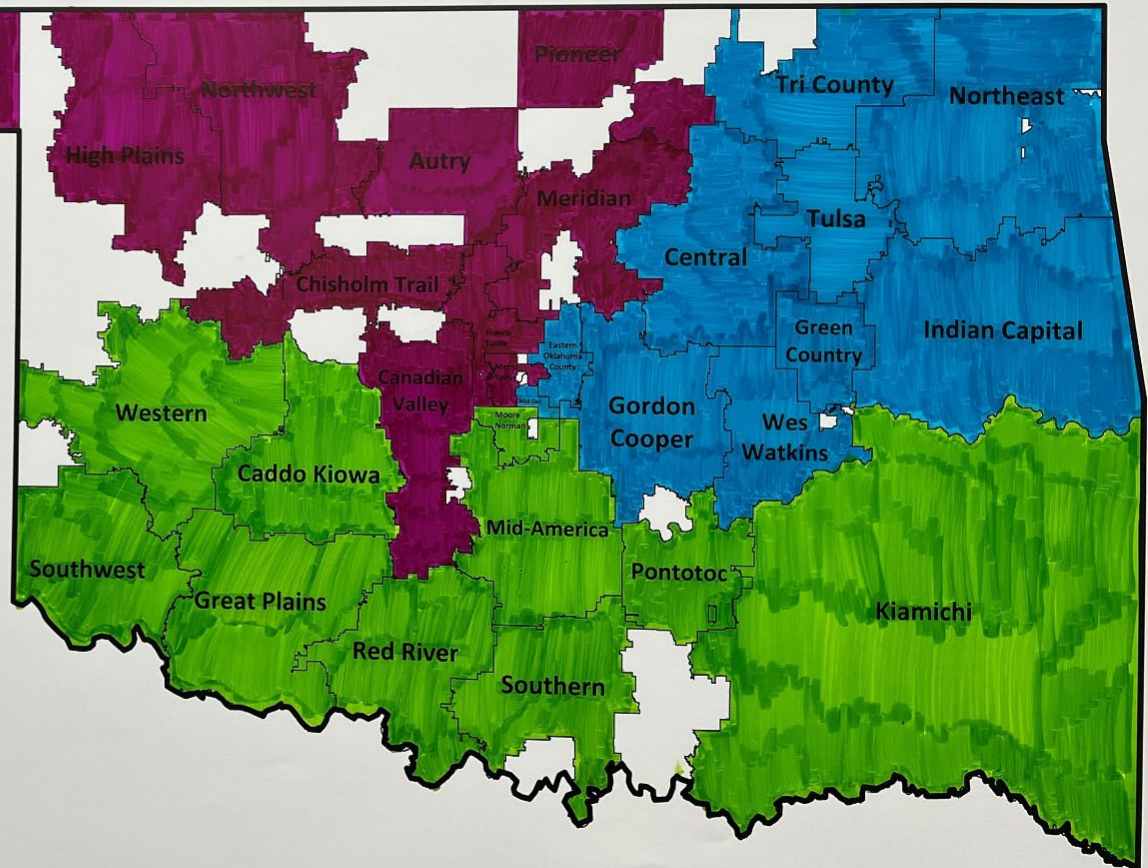

OKLAHOMA
CareerTech

Gilda Austin

Susie McEachern-Lauer

Emily Gedra

Gilda Austin:

- Autry
- Canadian Valley
- Chisolm Trail
- Francis Tuttle
- High Plains
- Meridian
- Metro Tech
- Northwest
- Pioneer
- ALL Comprehensive High Schools

Susie McEachern-Lauer:

- Central
- Eastern Oklahoma County
- Gordon Cooper
- Green Country
- Indian Capital
- Mid-Del
- Northeast
- Tri-County
- Tulsa Tech
- Wes Watkins

Emily Gedra:

- Caddo Kiowa
- Great Plains
- Kiamichi
- Mid-America
- Moore Norman
- Pontotoc
- Red River
- Southern
- Southwest
- Western