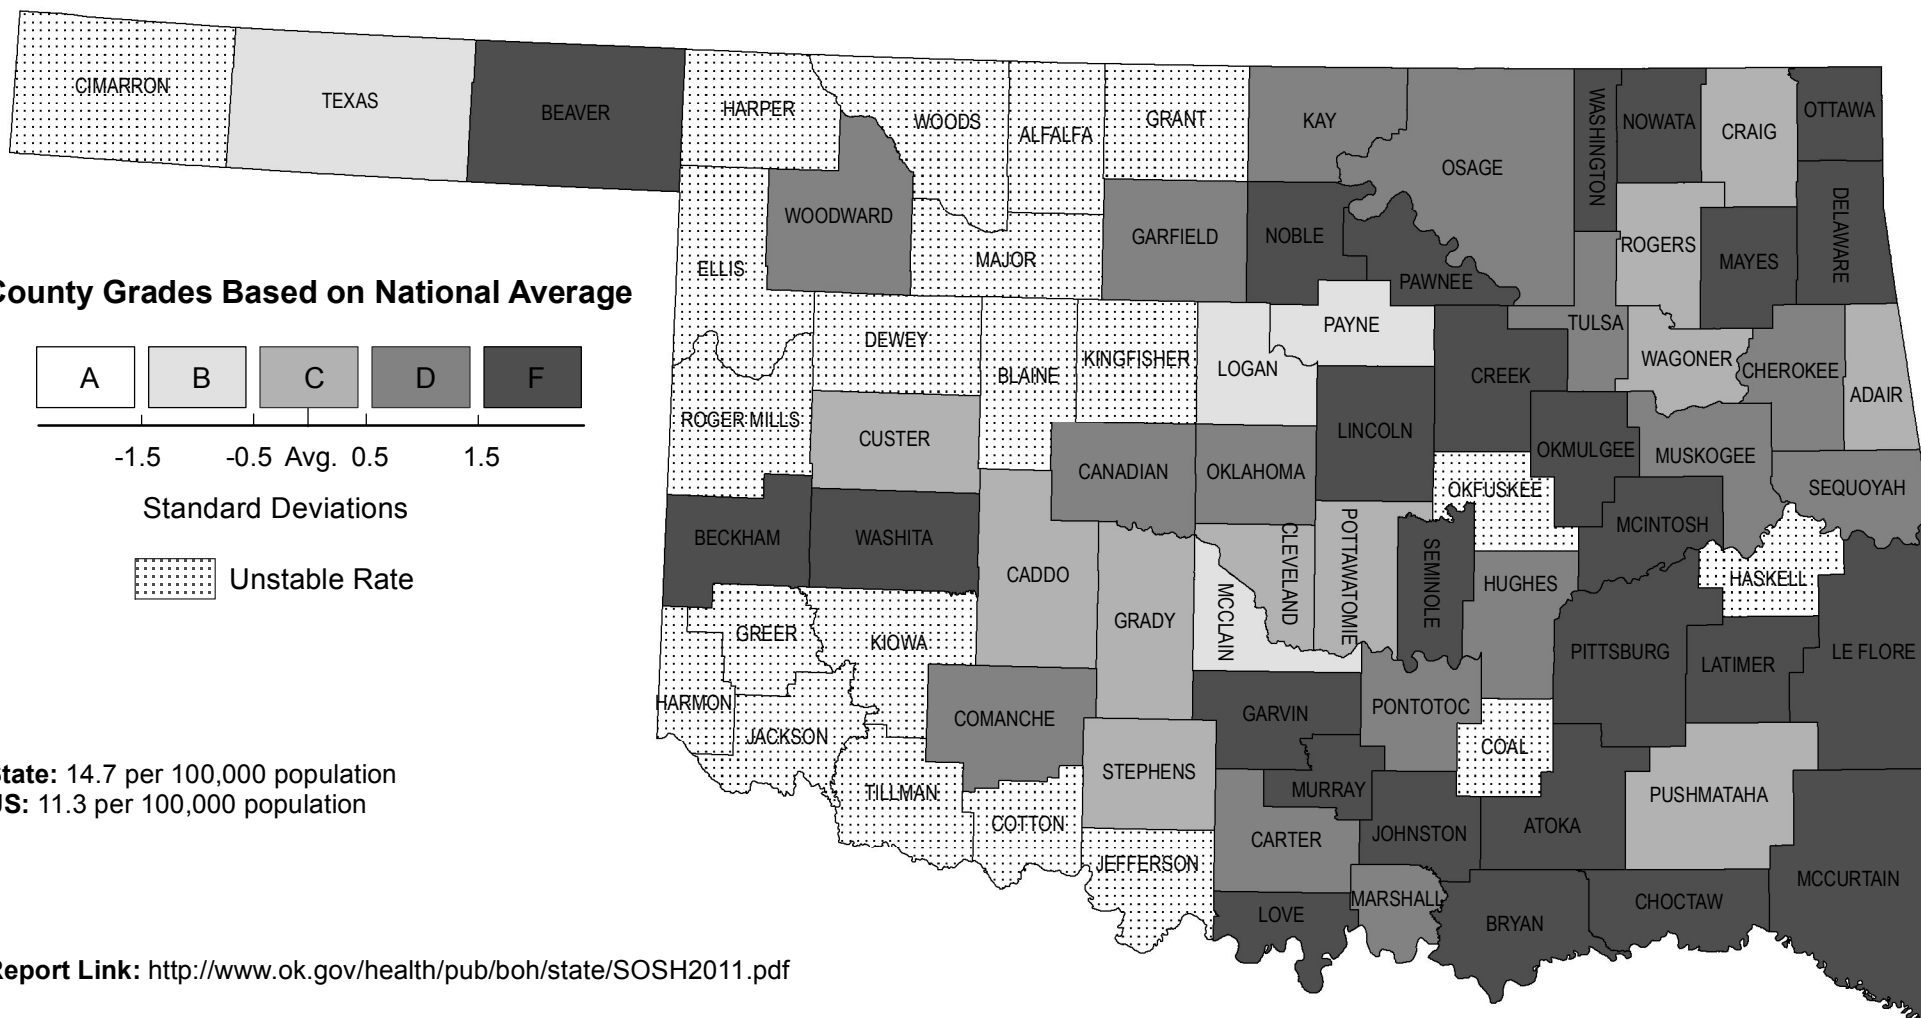

Suicide Rates, 2005-2007

Data Source: Oklahoma Vital Statistics, OK2SHARE

Created: 1.27.2012

Projection/Coordinate System: USGS Albers Equal Area Conic

Disclaimer: This map is a compilation of records, information and data from various city, county and State offices and other sources, affecting the area shown, and is the best representation of the data available at the time. The map and data are to be used for reference purposes only. The user acknowledges and accepts all inherent limitations of the map, including the fact that the data are dynamic and in a constant state of maintenance.