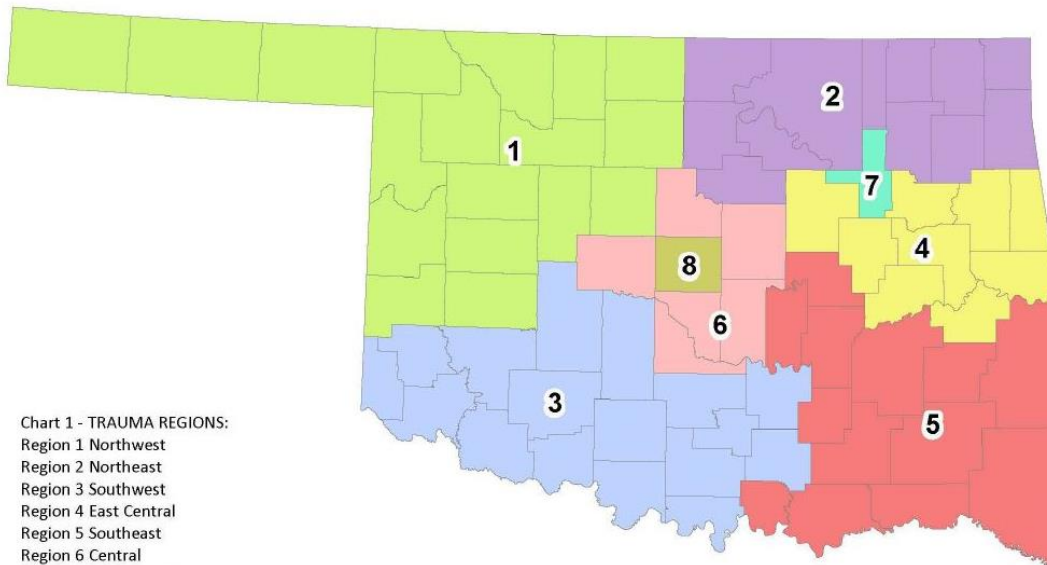

OKLAHOMA LICENSED EMS TRAINING PROGRAMS

Chart 1 - TRAUMA REGIONS:
Region 1 Northwest
Region 2 Northeast
Region 3 Southwest
Region 4 East Central
Region 5 Southeast
Region 6 Central
Region 7 Tulsa County
Region 8 Oklahoma County