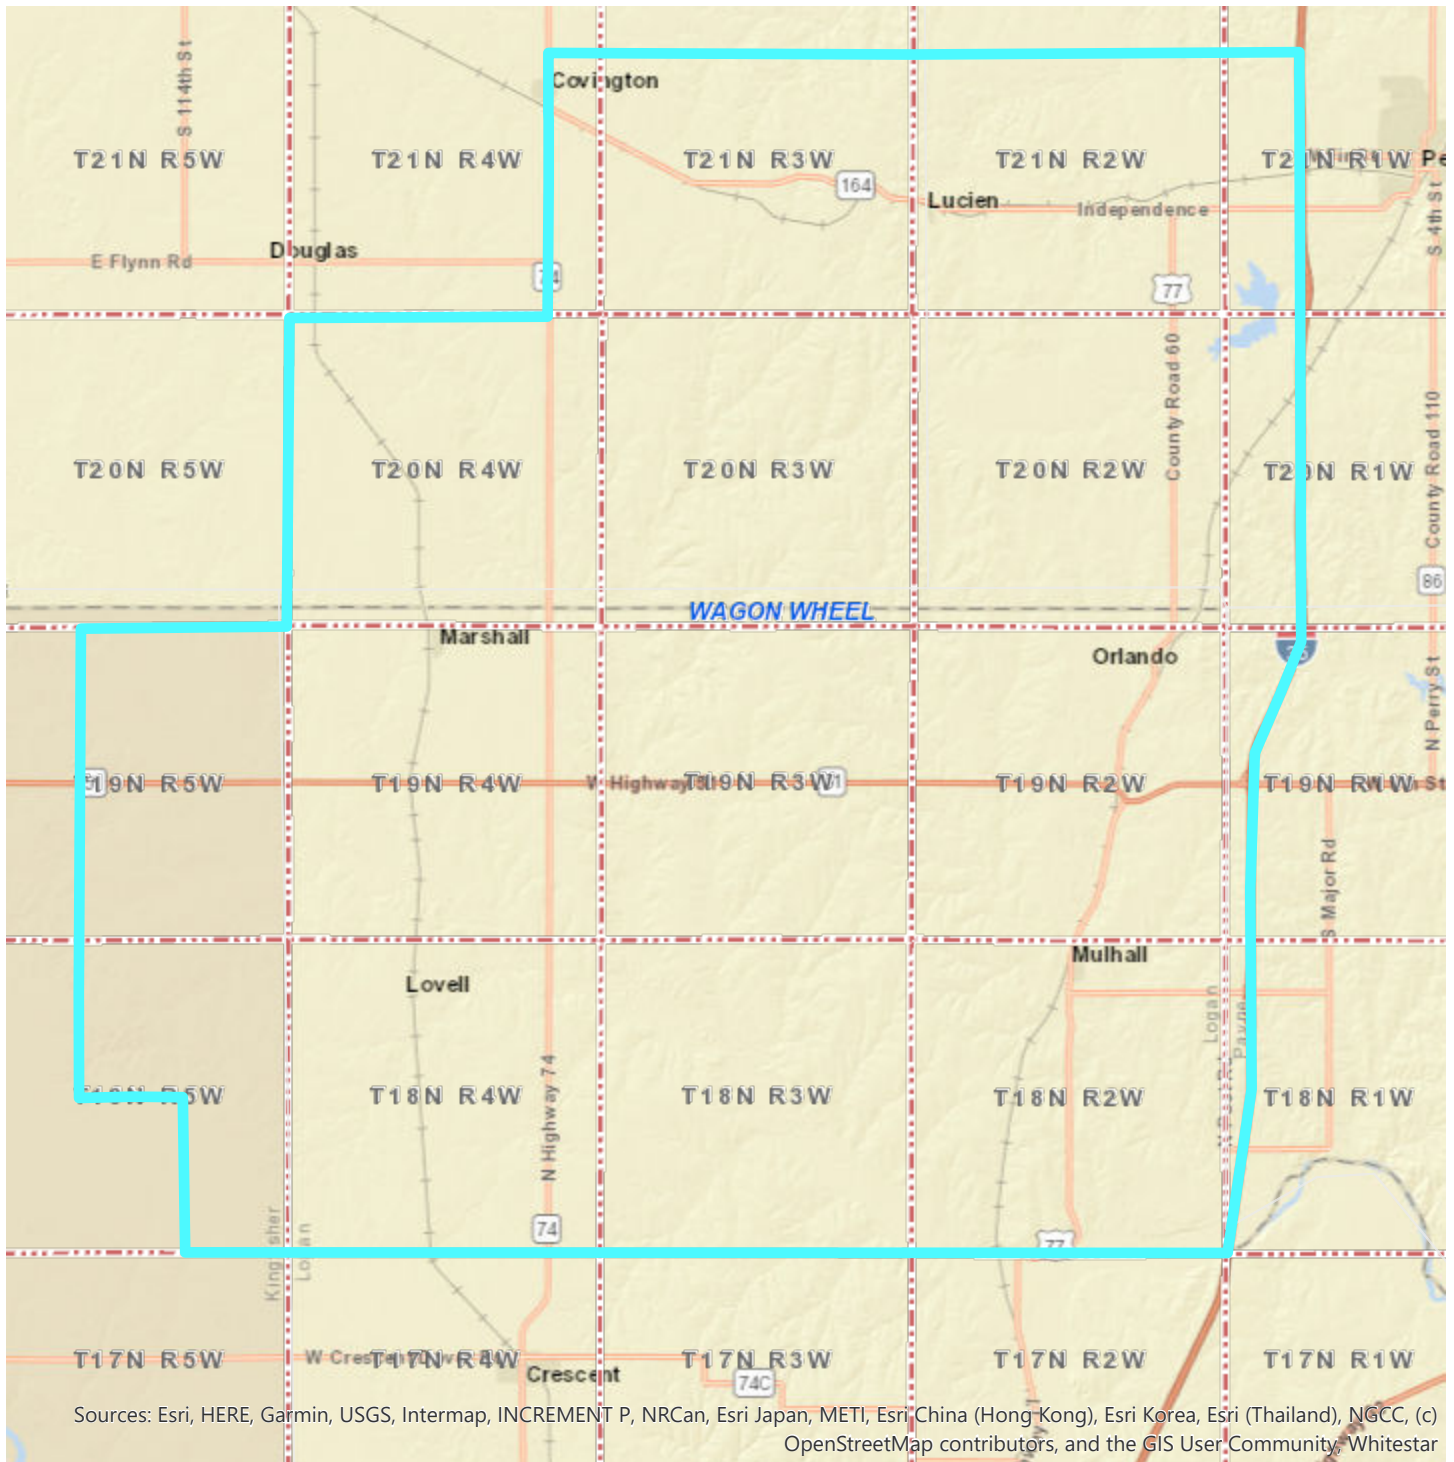

Legend
Township/Range Boundary
Projects

Wagon Wheel Project Boundary Map

October 06, 2022

Invenergy