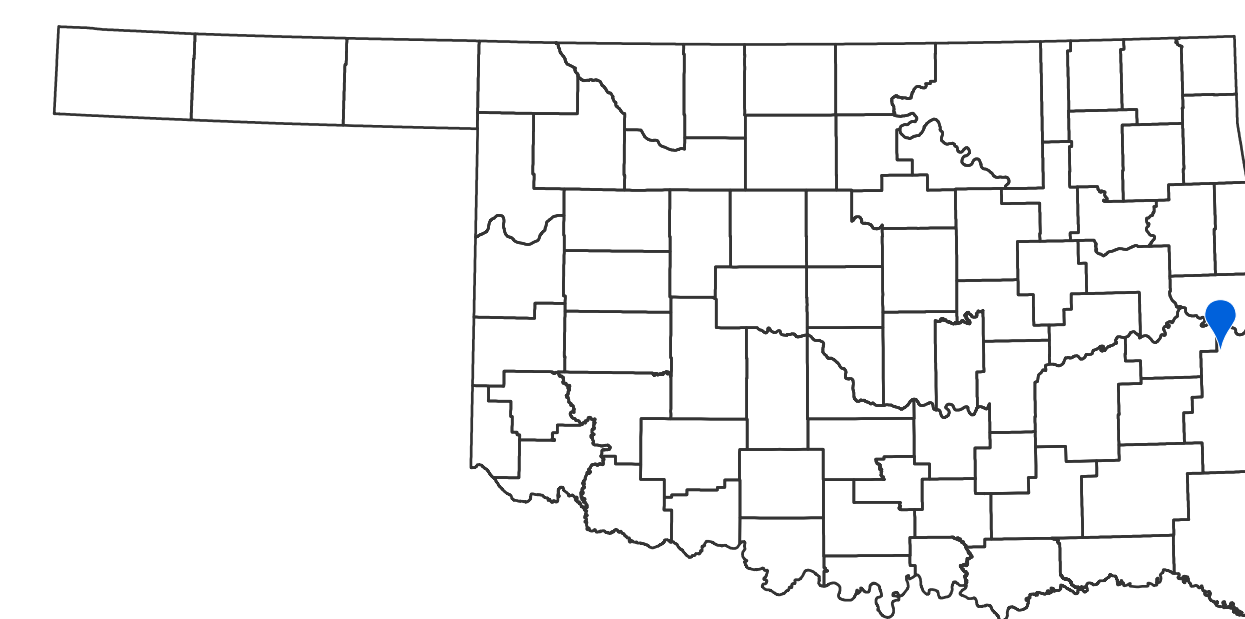

BOKOSHE

LEFLORE COUNTY

CENSUS YEAR 2020 POPULATION: 396

- INTERSTATE
- U.S. HIGHWAY
- STATE HIGHWAY
- HIGHWAY
- COLLECTOR
- LOCAL ROAD
- ASPHALT
- CONCRETE
- BRICK
- UNPAVED
- BRIDGE
- LAKE
- STREAM
- WILDLIFE REFUGE AREA
- WILDLIFE MANAGEMENT AREA
- STATE PARK
- US MILITARY INSTALLATION
- CITY LIMIT
- COUNTY LINE