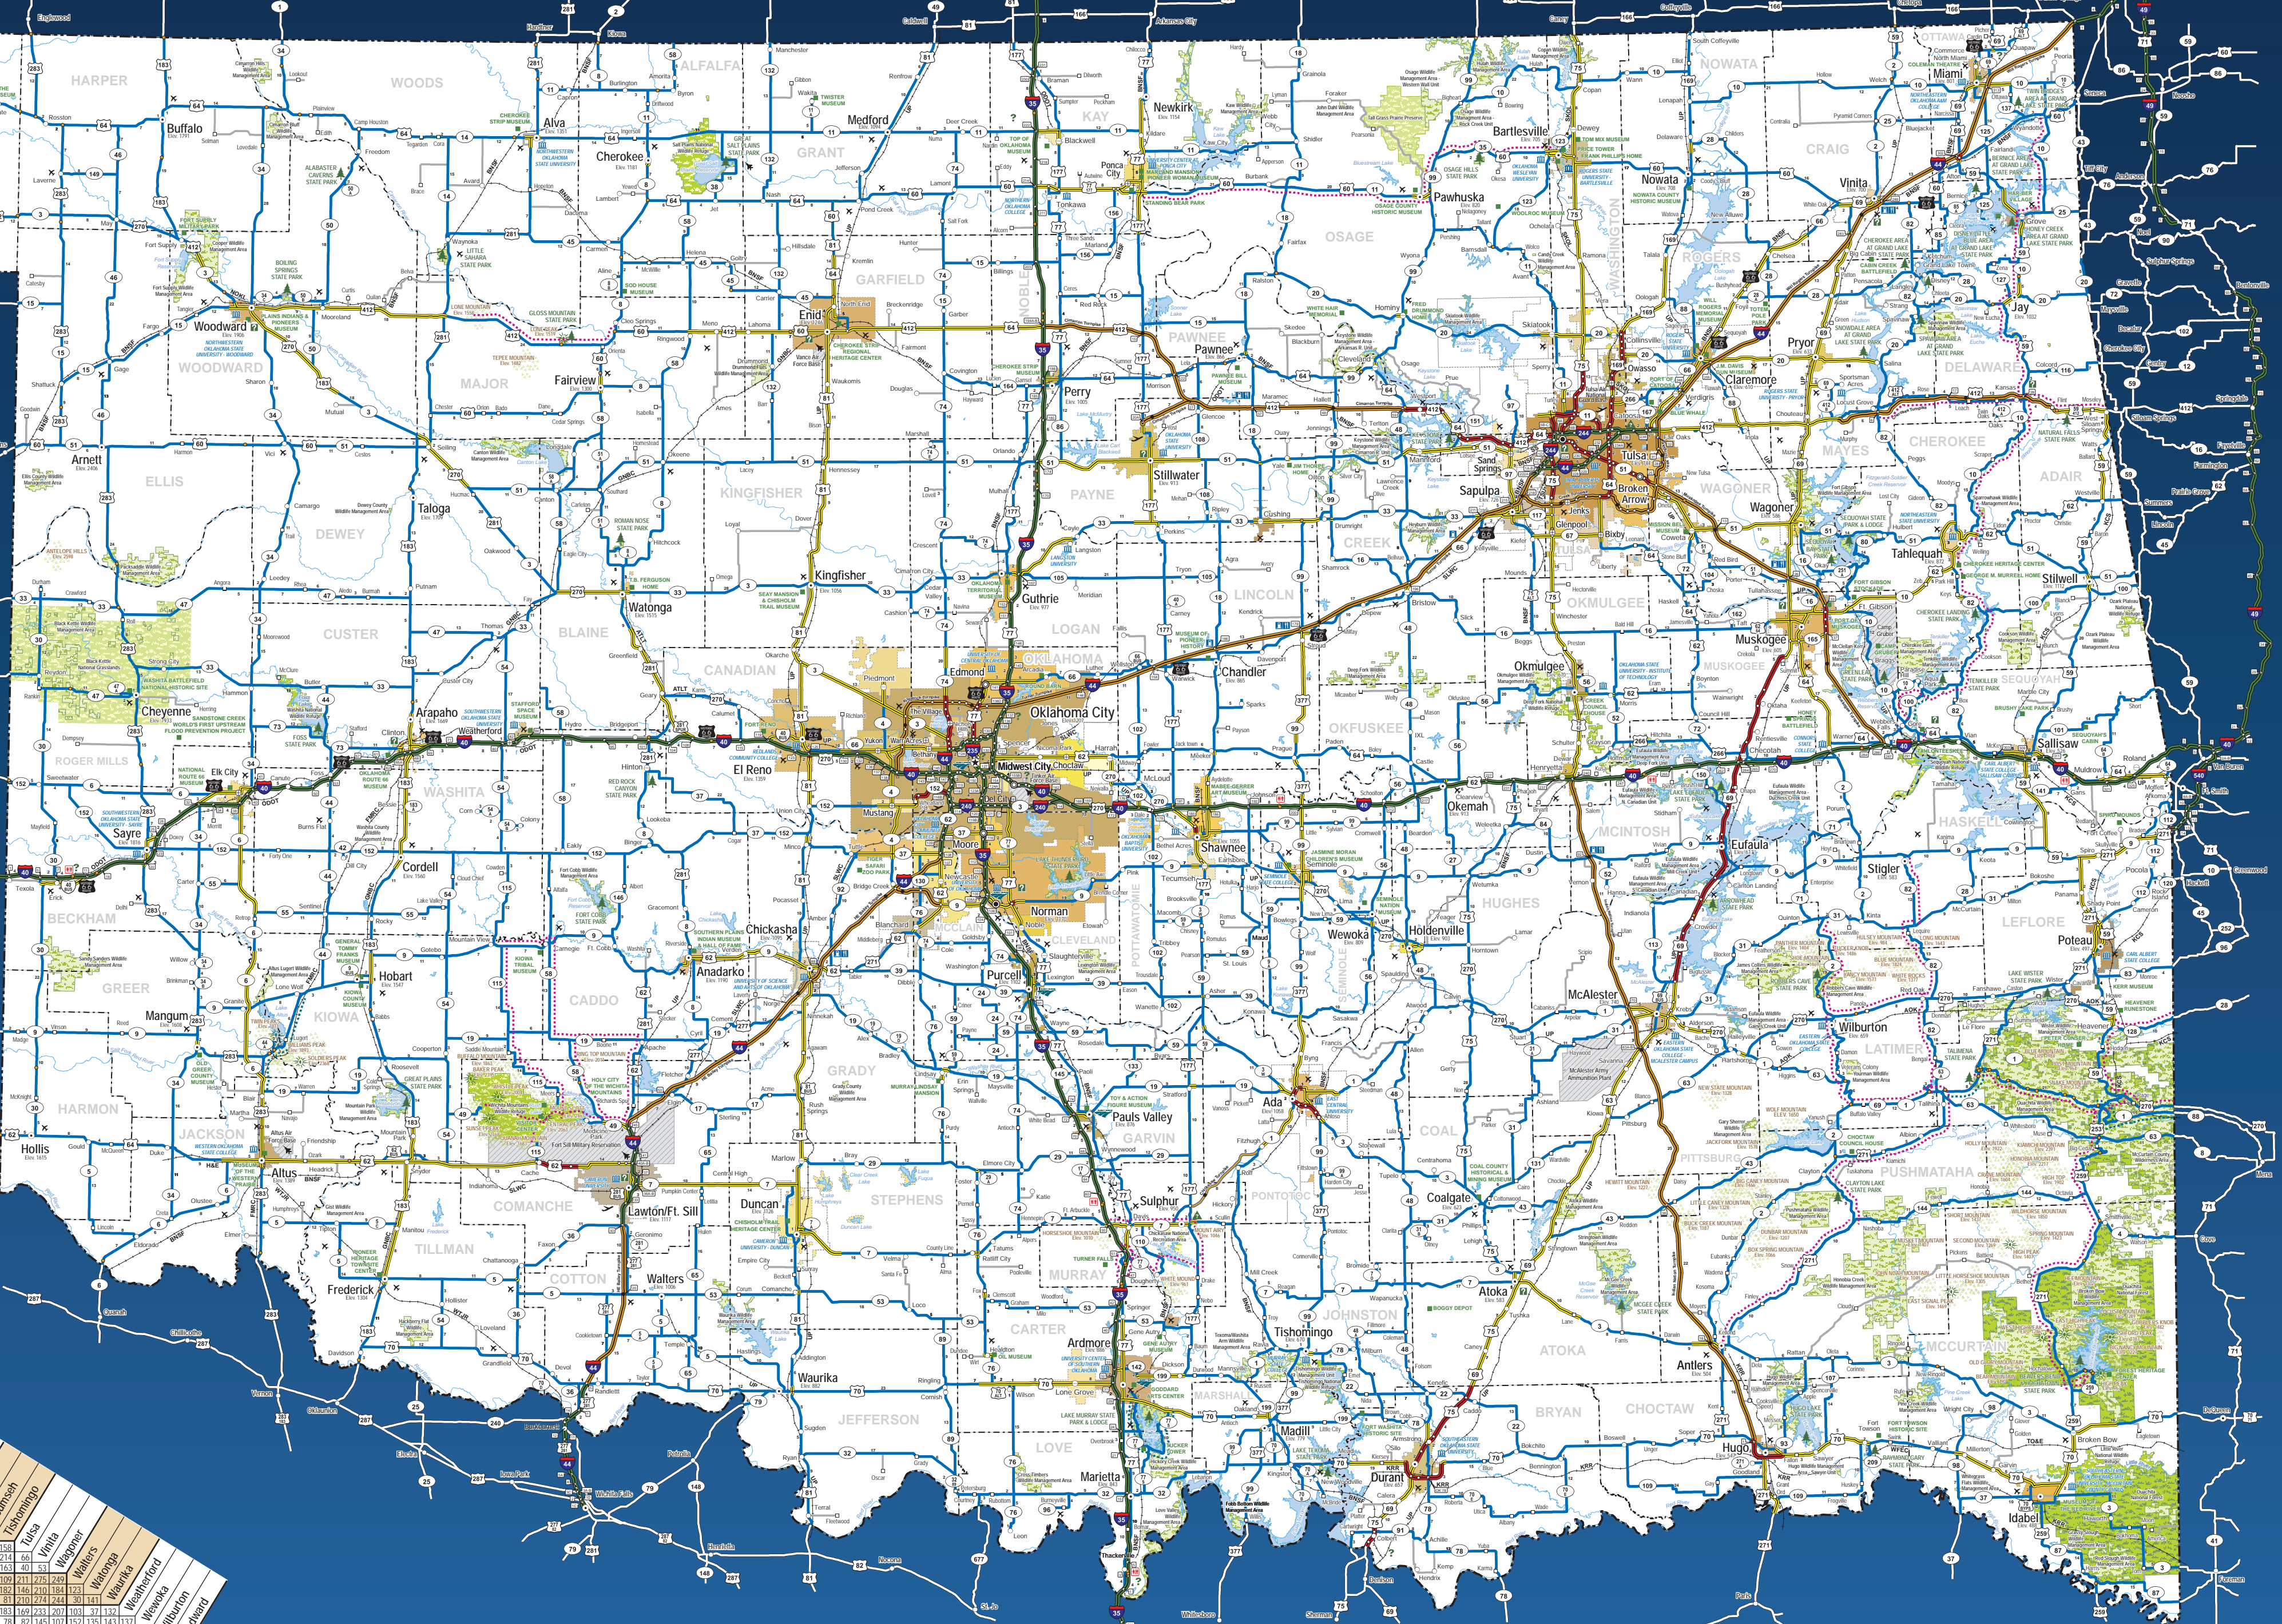

This Publication printed by FGL Graphics, Inc. is issued by the Oklahoma Department of Transportation as authorized by the Oklahoma Transportation Commission. 300,000 copies printed this edition at a cost to the taxpayers of Oklahoma of approximately $6.13 per copy.

Land of Magic in Motion

The long-awaited Oklahoma City Streetcar opened to eager passengers with much fanfare in December 2018. This is the first time since the 1940s that Oklahoma's largest city has had a streetcar service.

The electric streetcar runs on a nearly five-mile rail system that includes two loops serving 22 stops. Attractions along the route include the Chesapeake Energy Arena, Chickasaw Bricktown Ballpark, Scissortail Park and Oklahoma City National Memorial and Museum.

HELPFUL OKLAHOMA PHONE NUMBERS & WEBSITES

- State of Oklahoma www.ok.gov
- State Tourist Information www.TravelOK.com
- State Tourism & Recreation 800-652-6552
- State Parks, Lodges and Cabins 800-654-8240
- Oklahoma City Metro Area 405-478-4637
- Oklahoma Agritourism www.oklahomagrifourism.com
- Wildlife Department www.wildlifedepartment.com
- Fishing Information 405-521-3721
- Hunting Information 405-521-2739
- Transportation Information www.odot.org
- Oklahoma Dept. of Transportation 405-522-8000
- ODOT Road Conditions Hotline 844-4OK-HWYS
- Road and Weather Conditions www.okroads.org
- Turnpike Road Conditions (toll free) 877-403-7623
- Oklahoma Turnpike Authority 405-425-3600
- Turnpike Toll / Access 800-745-3727
- www.pikepass.com
- Litter Hotline (Report Littering) 888-5-LITTER
- Highway Patrol / Emergency 405-682-4343
- Cellular Phone Emergency *55

OKLAHOMA STATE PARKS & FACILITIES GUIDE