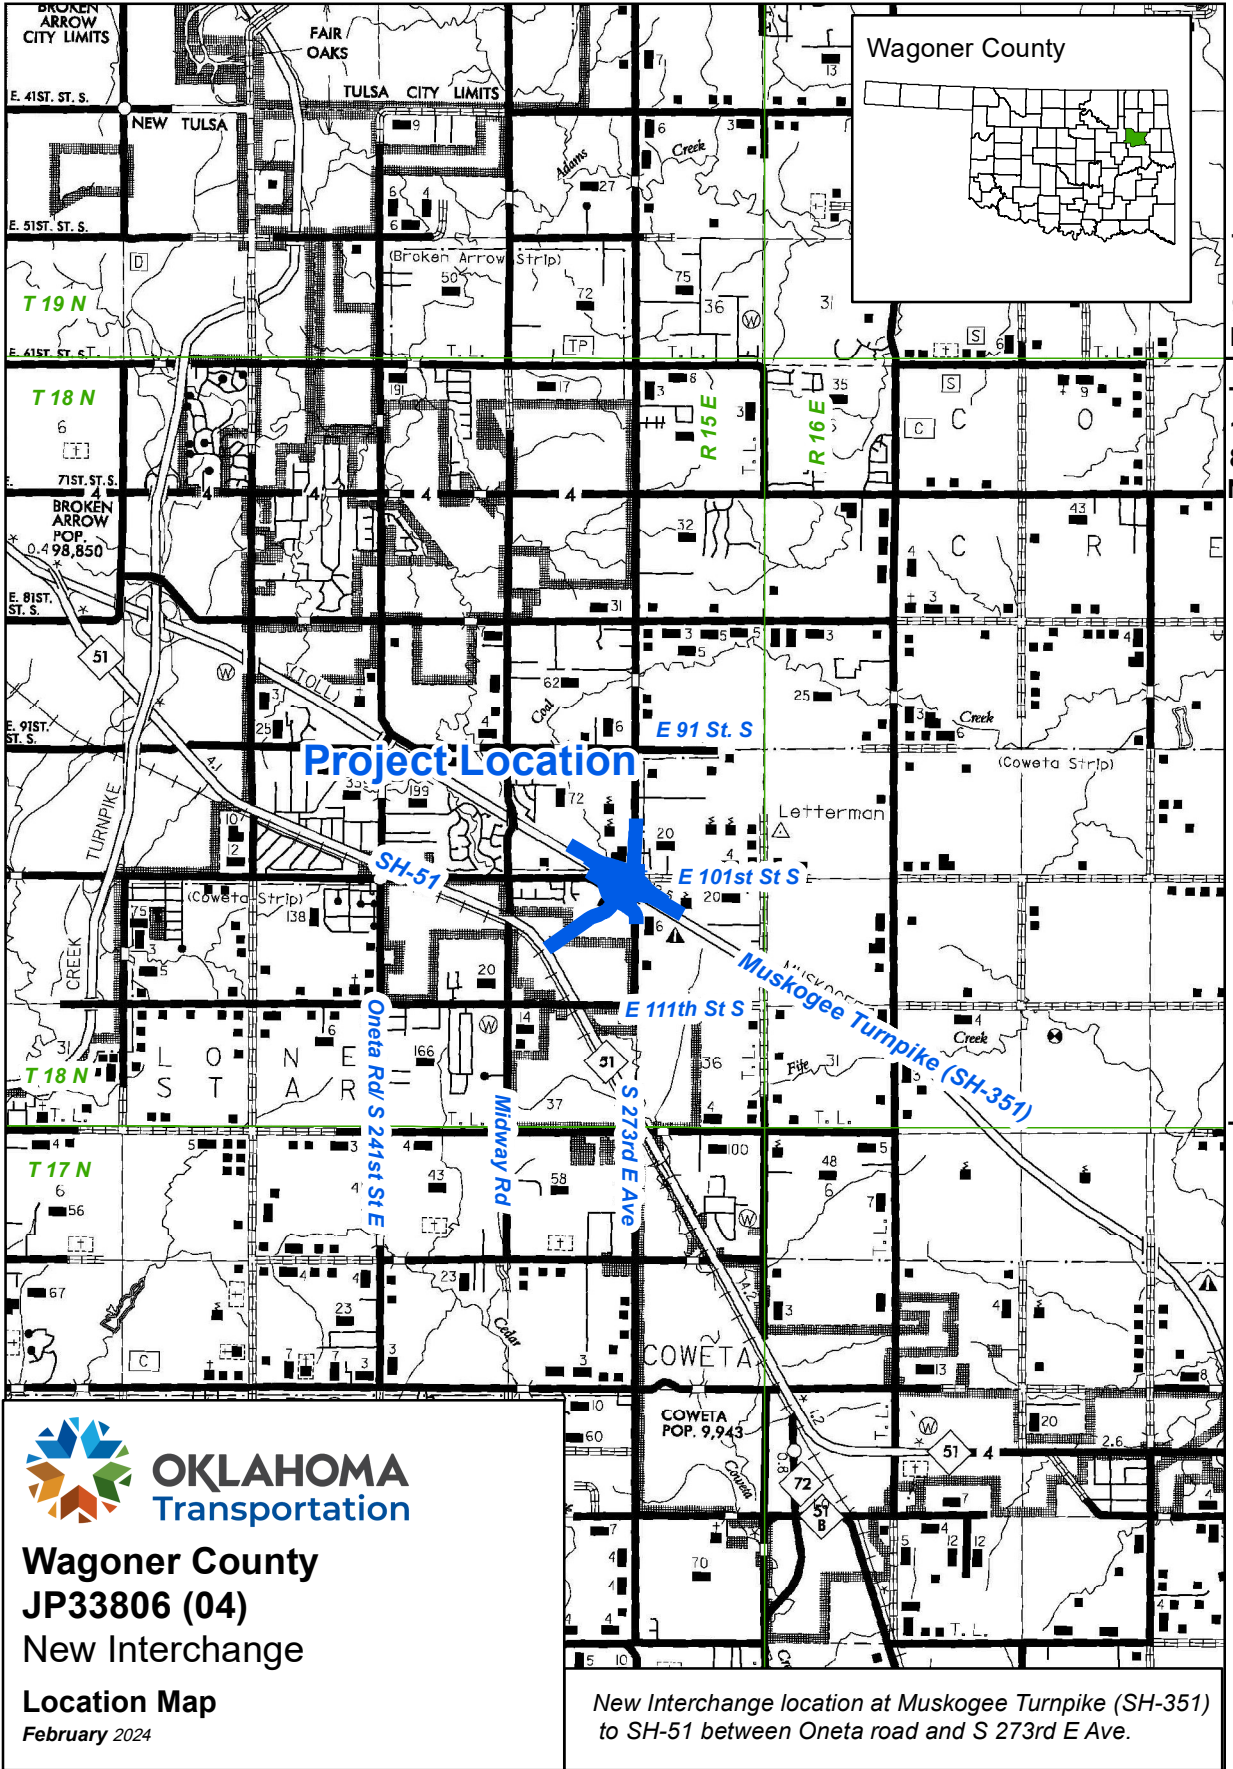

NS 441 NS 442 NS 443

EW 68
EW 69
EW 70

Wagoner County
JP33806 (04)
New Interchange

Location Map
 February 2024

New Interchange location at Muskogee Turnpike (SH-351) to SH-51 between Oneta road and S 273rd E Ave.