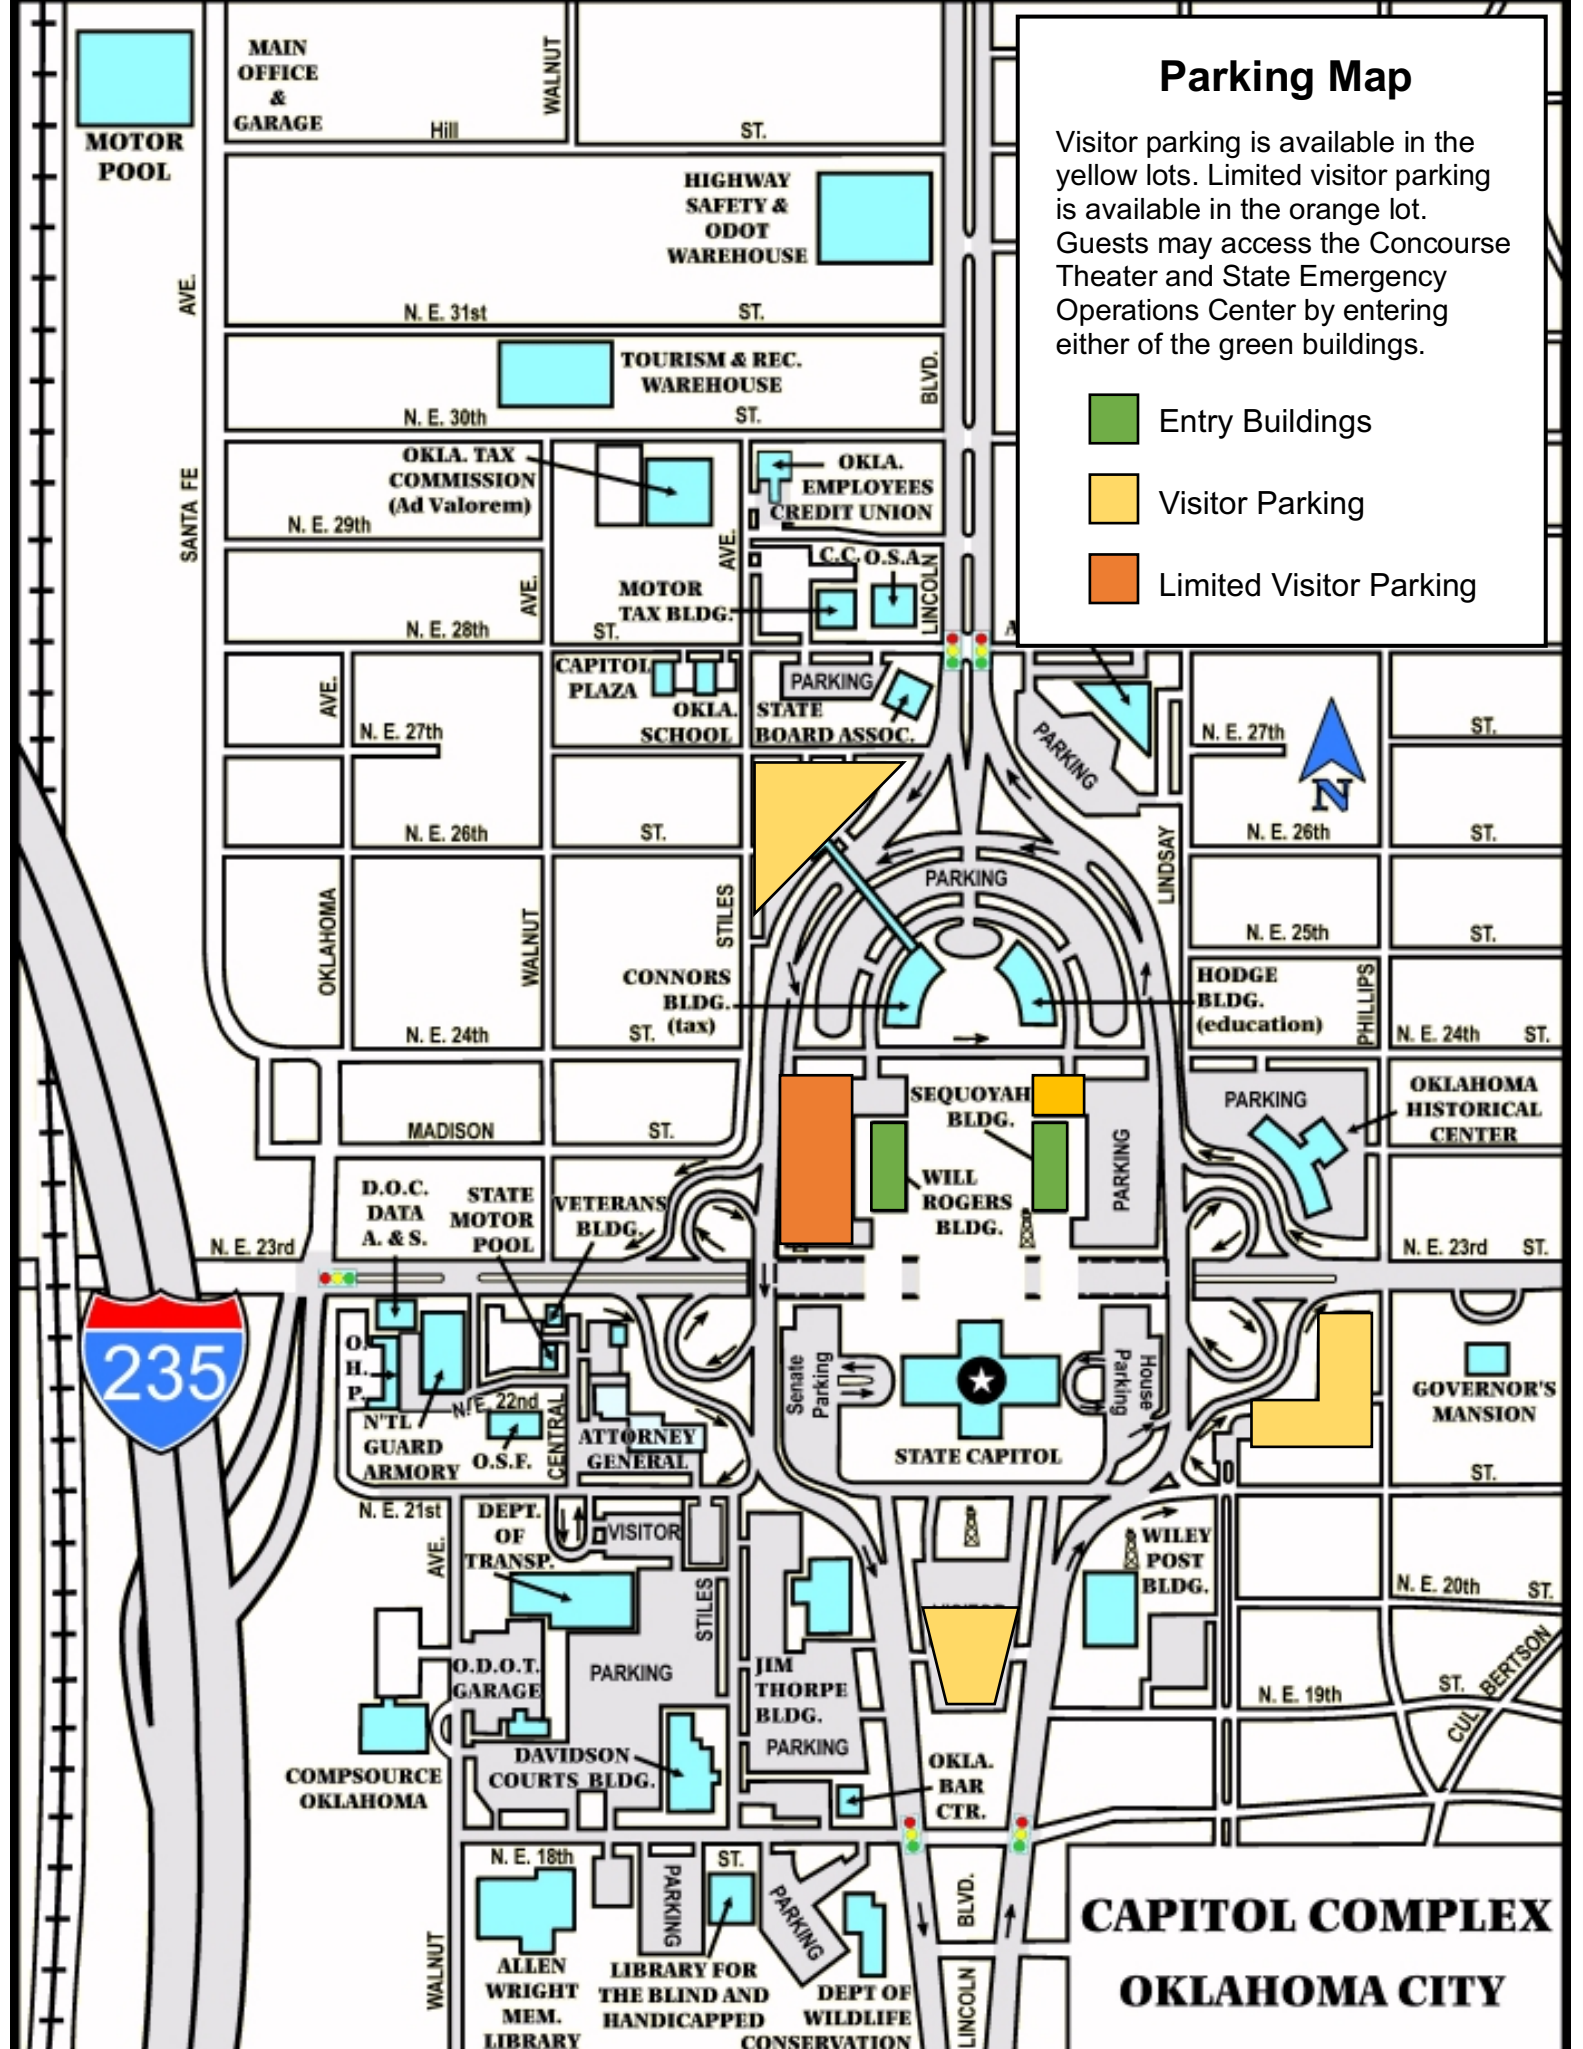

MOTOR POOL

Parking Map

Visitor parking is available in the yellow lots. Limited visitor parking is available in the orange lot. Guests may access the Concourse Theater and State Emergency Operations Center by entering either of the green buildings.

-  Entry Buildings
-  Visitor Parking
-  Limited Visitor Parking

CAPITOL COMPLEX
OKLAHOMA CITY