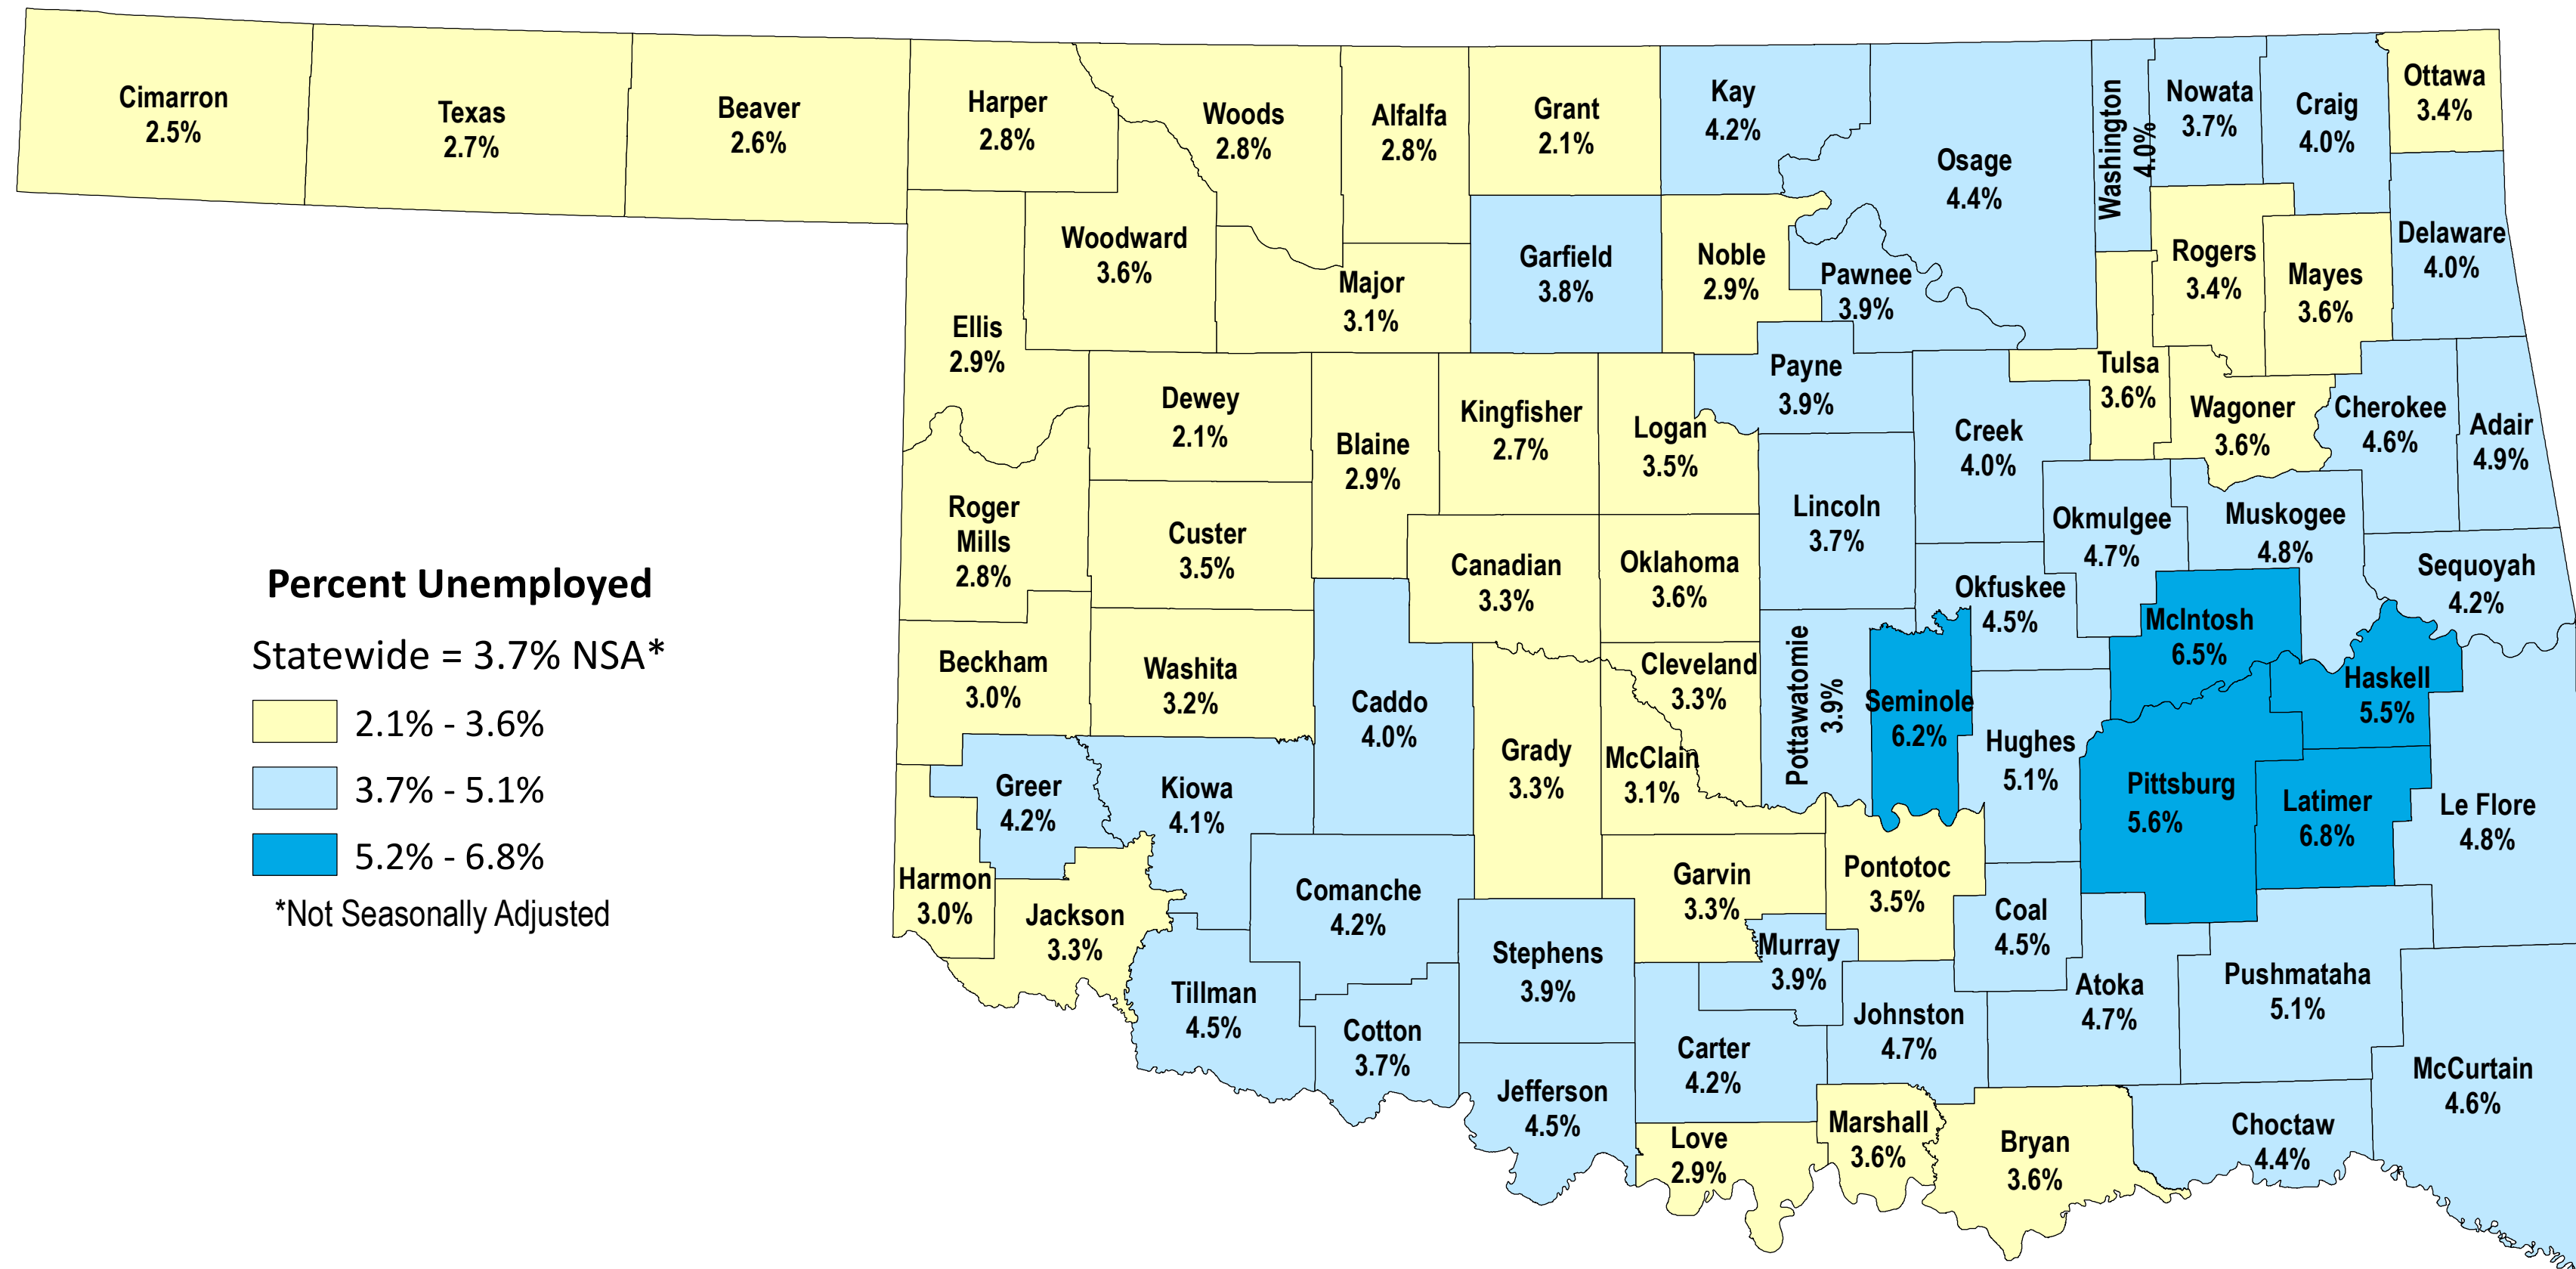

County Unemployment Rates, Not Seasonally Adjusted - June 2024

SOURCE: U.S. Department of Labor, Bureau of Labor Statistics, Local Area Unemployment Statistics (LAUS)

Rolling 12-Month Averages, July 2023 - June 2024

SOURCE: U.S. Department of Labor, Bureau of Labor Statistics, Local Area Unemployment Statistics (LAUS)

County Unemployment Rates, Over-the-Month Change

SOURCE: U.S. Department of Labor, Bureau of Labor Statistics, Local Area Unemployment Statistics (LAUS)