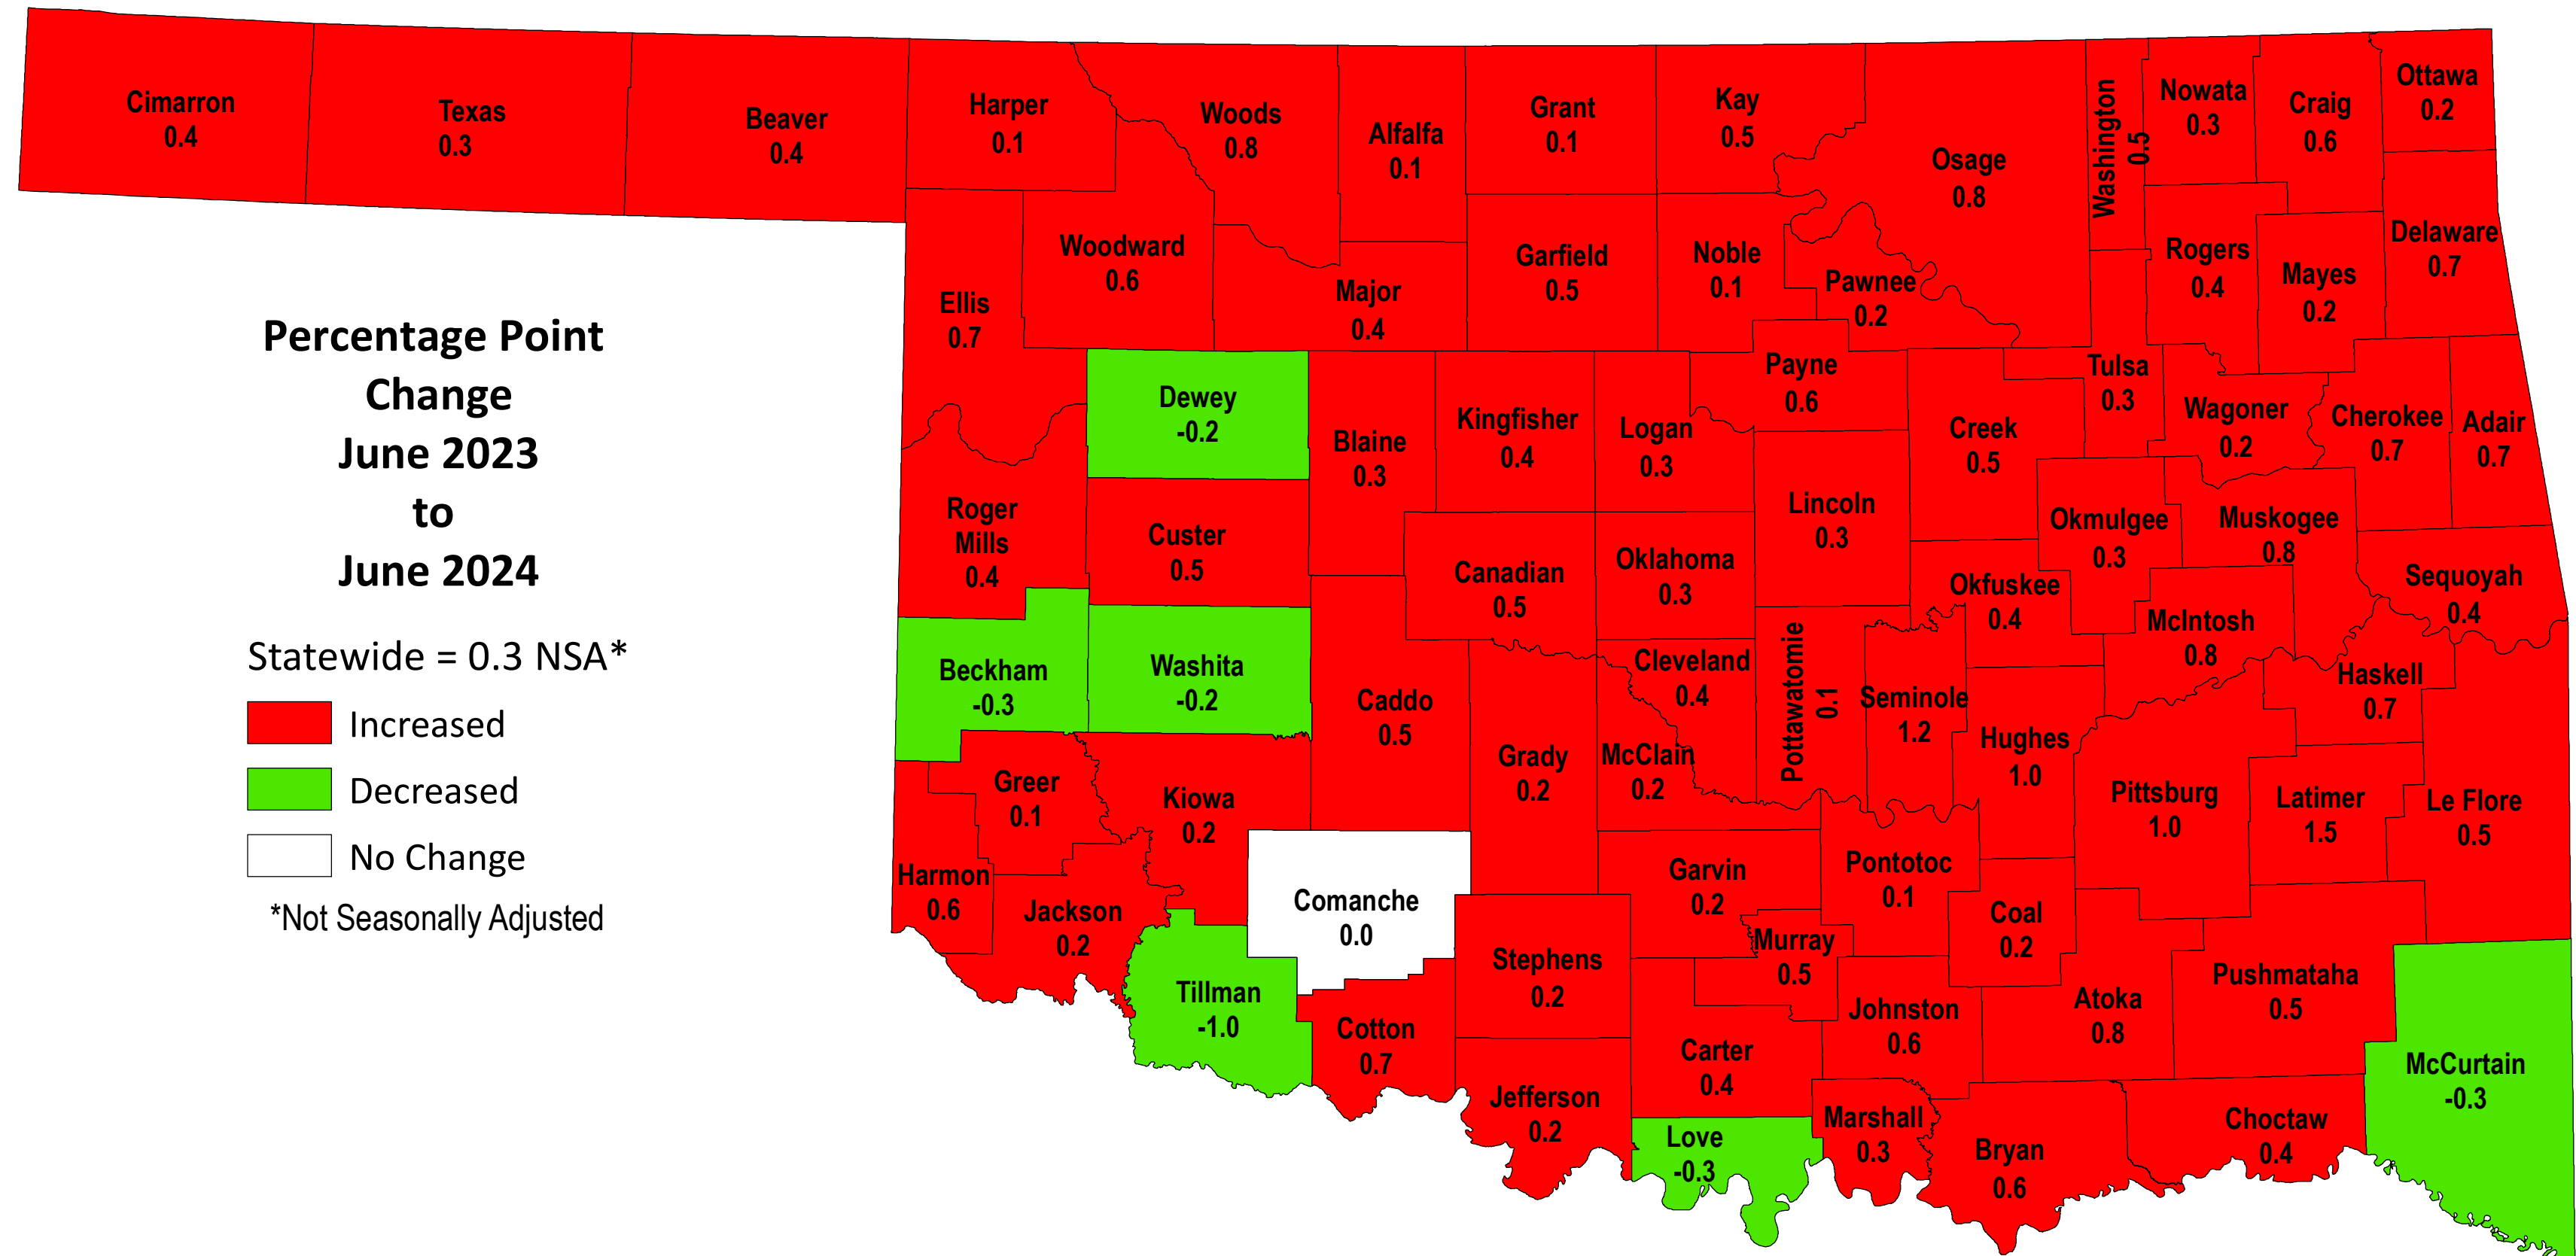

County Unemployment Rates, Over-the-Year Change

SOURCE: U.S. Department of Labor, Bureau of Labor Statistics, Local Area Unemployment Statistics (LAUS)