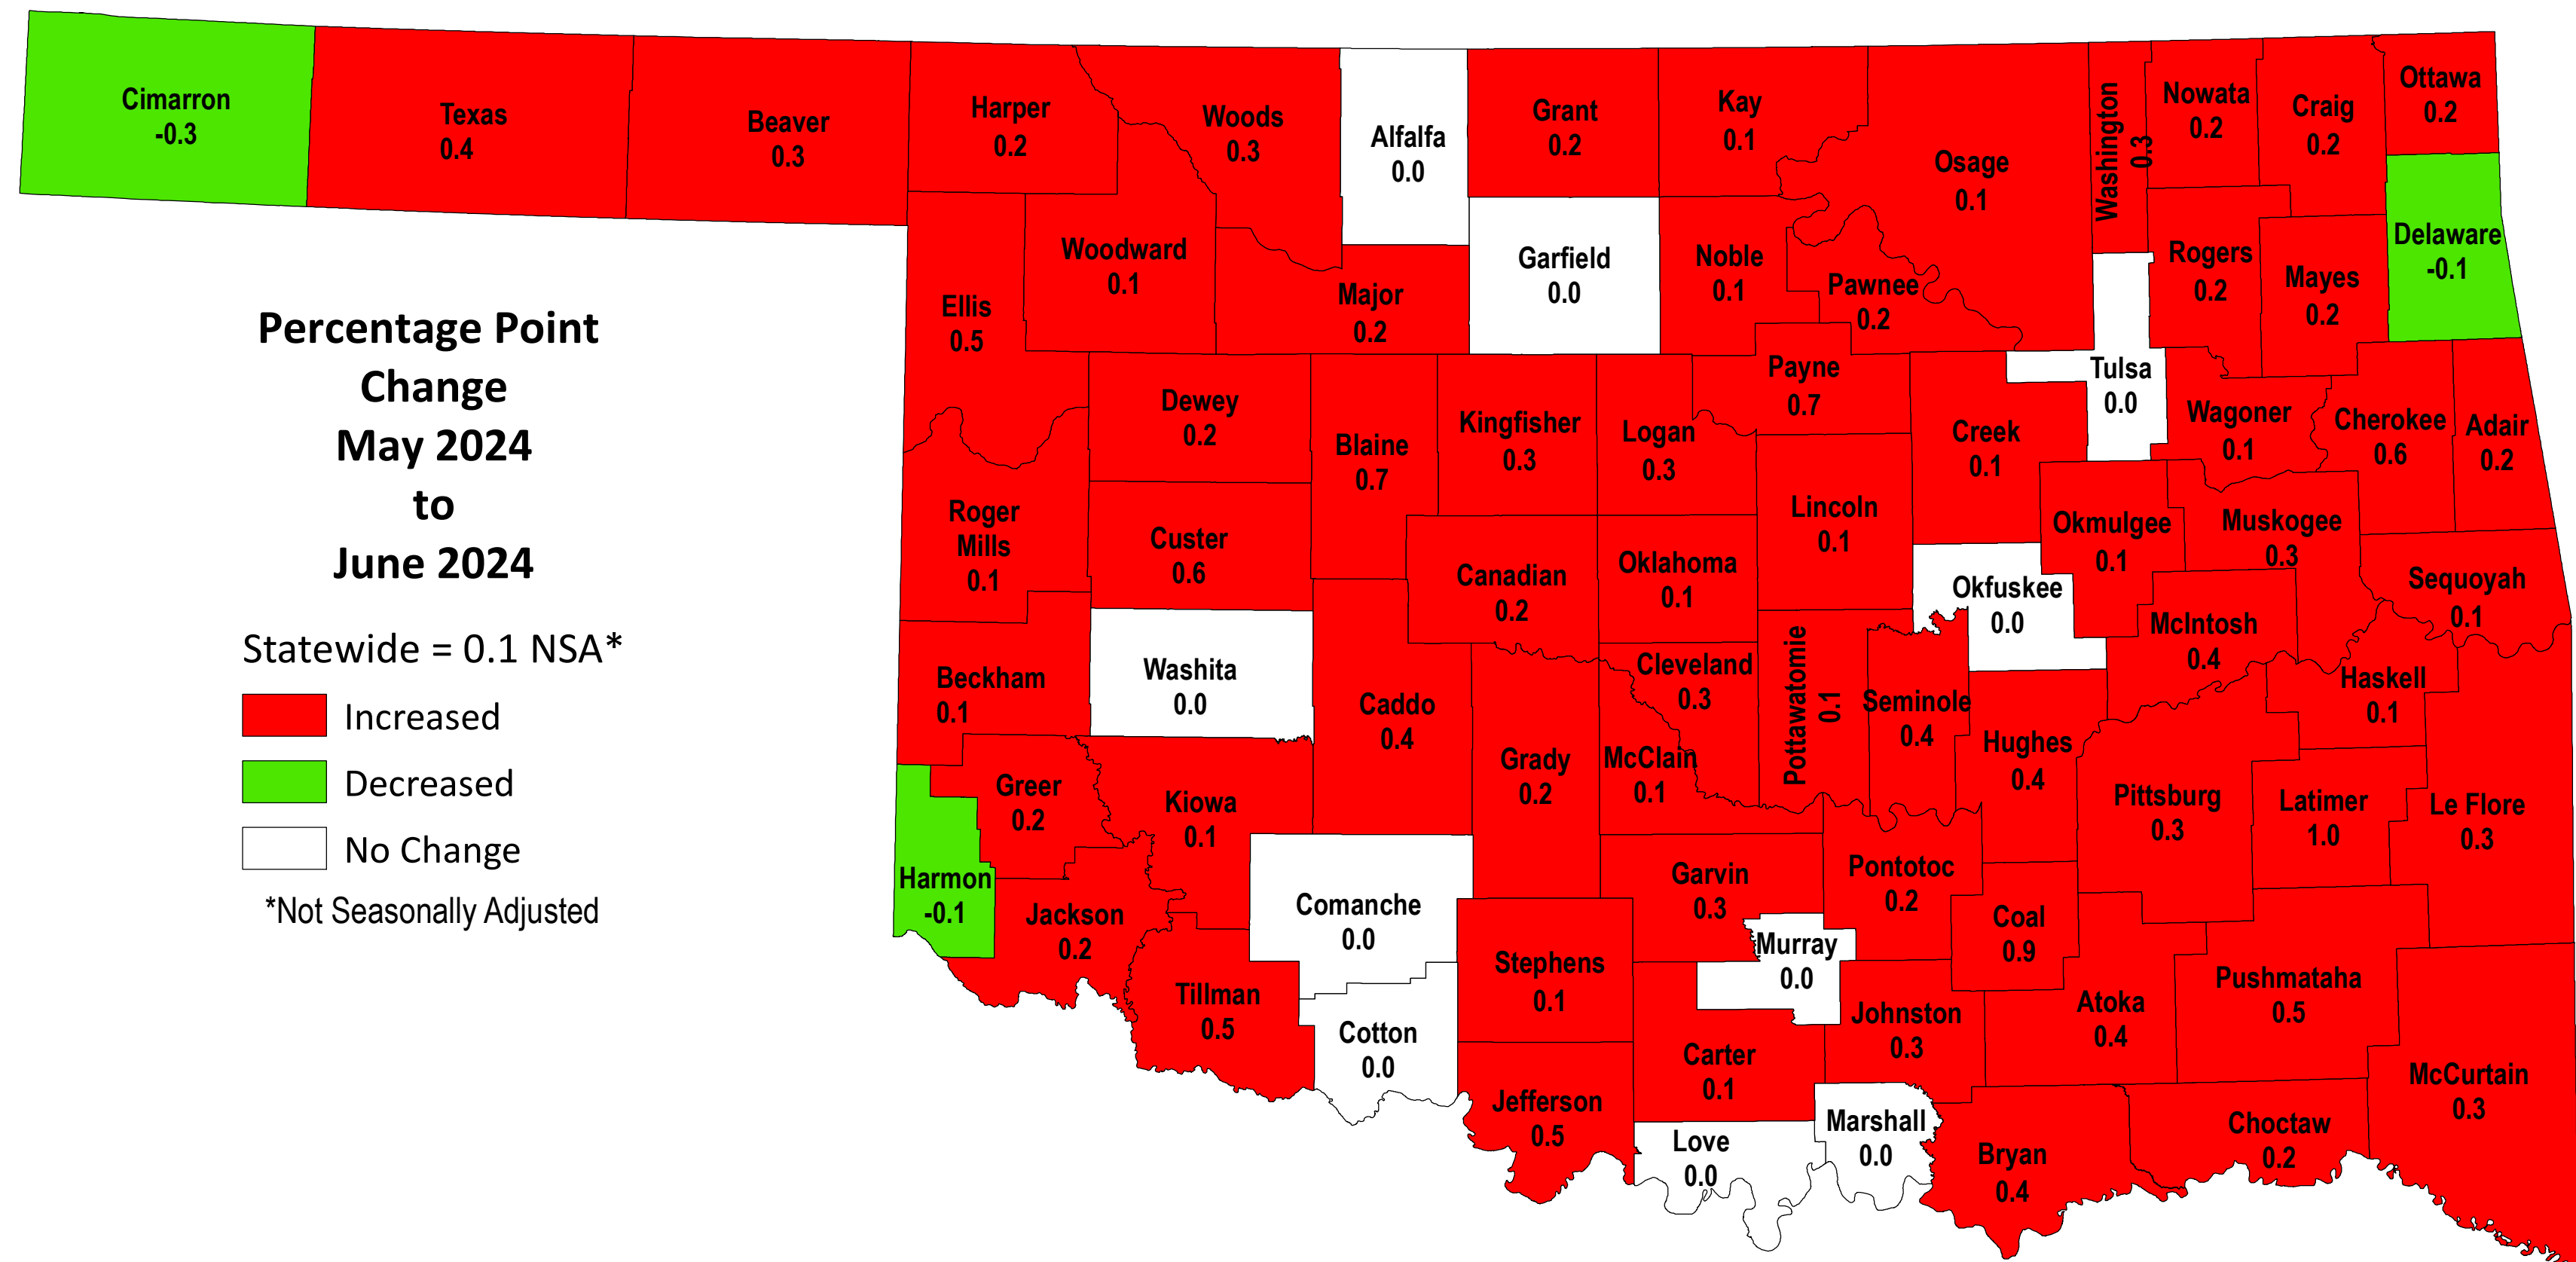

County Unemployment Rates, Not Seasonally Adjusted - June 2024

SOURCE: U.S. Department of Labor, Bureau of Labor Statistics, Local Area Unemployment Statistics (LAUS)

Rolling 12-Month Averages, July 2023 - June 2024

SOURCE: U.S. Department of Labor, Bureau of Labor Statistics, Local Area Unemployment Statistics (LAUS)

County Unemployment Rates, Over-the-Month Change

SOURCE: U.S. Department of Labor, Bureau of Labor Statistics, Local Area Unemployment Statistics (LAUS)