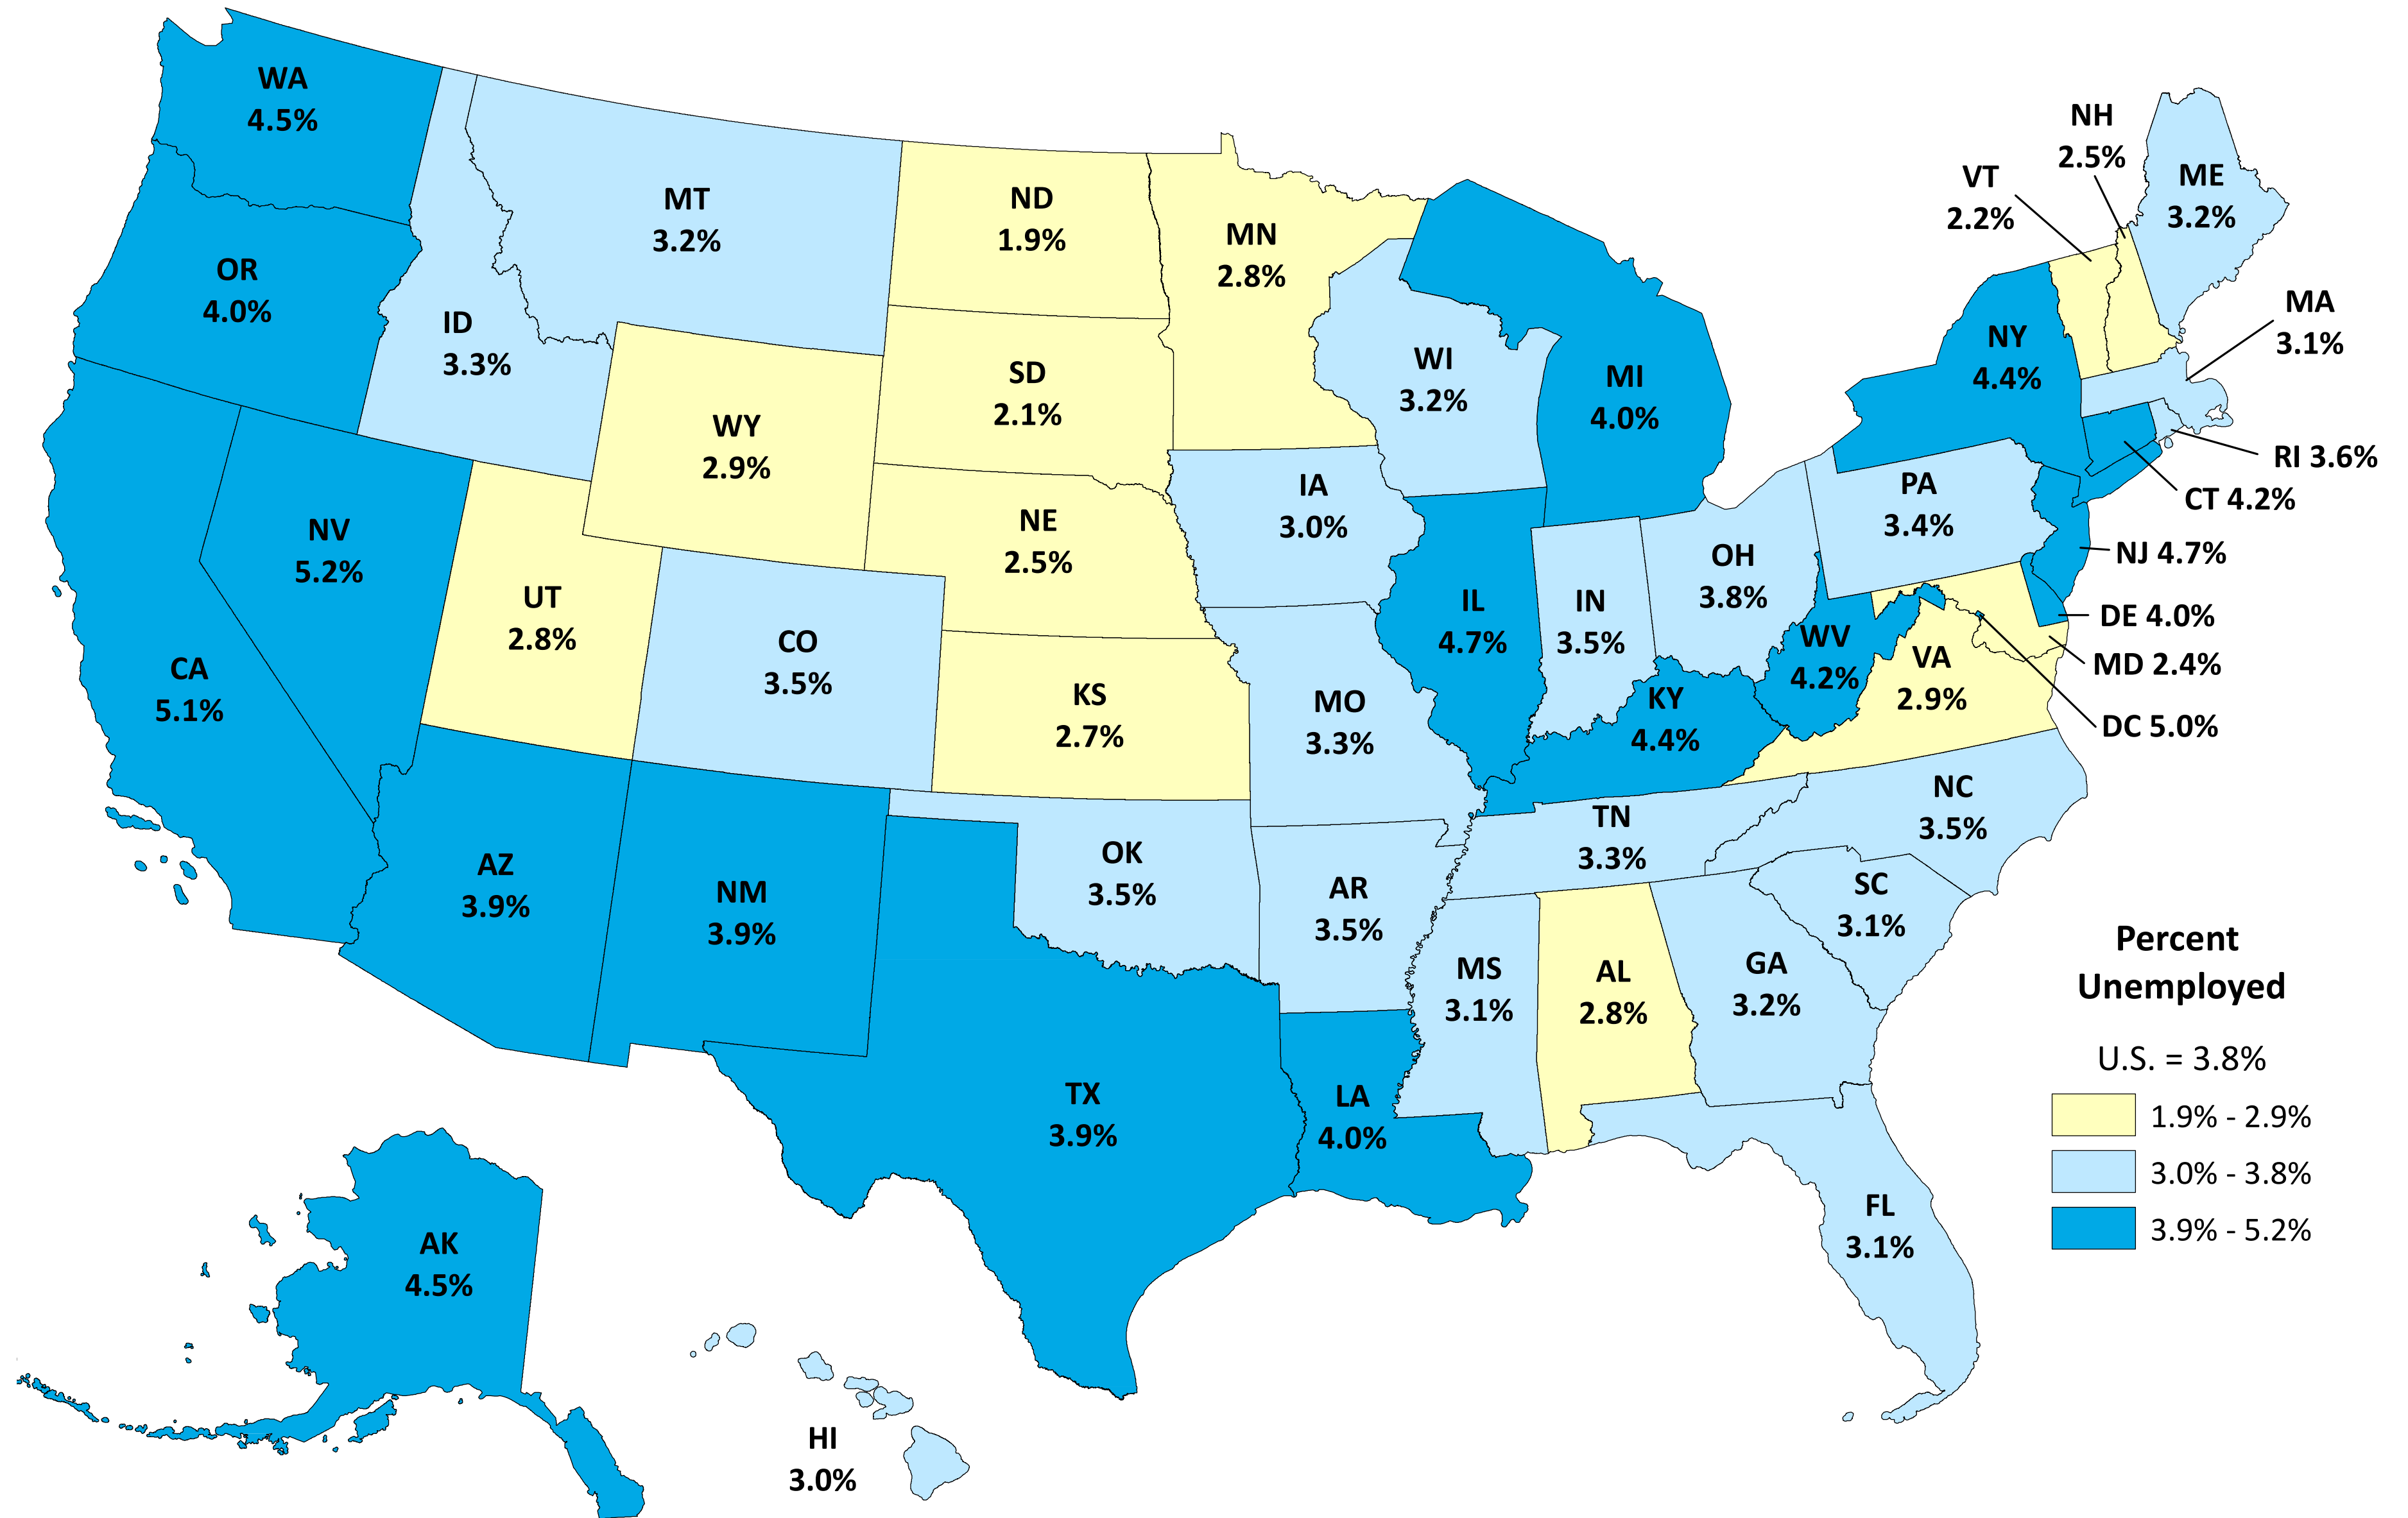

State Unemployment Rates, Seasonally Adjusted - June 2024

SOURCE: U.S. Department of Labor, Bureau of Labor Statistics, Local Area Unemployment Statistics

Rolling 12-Month Average, July 2023 to June 2024

SOURCE: U.S. Department of Labor, Bureau of Labor Statistics, Local Area Unemployment Statistics

State Unemployment Rates, Over-the-Month Change

Percentage Point Change
May 2024
to
June 2024
U.S. = 0.1
Increased
Decreased
No Change