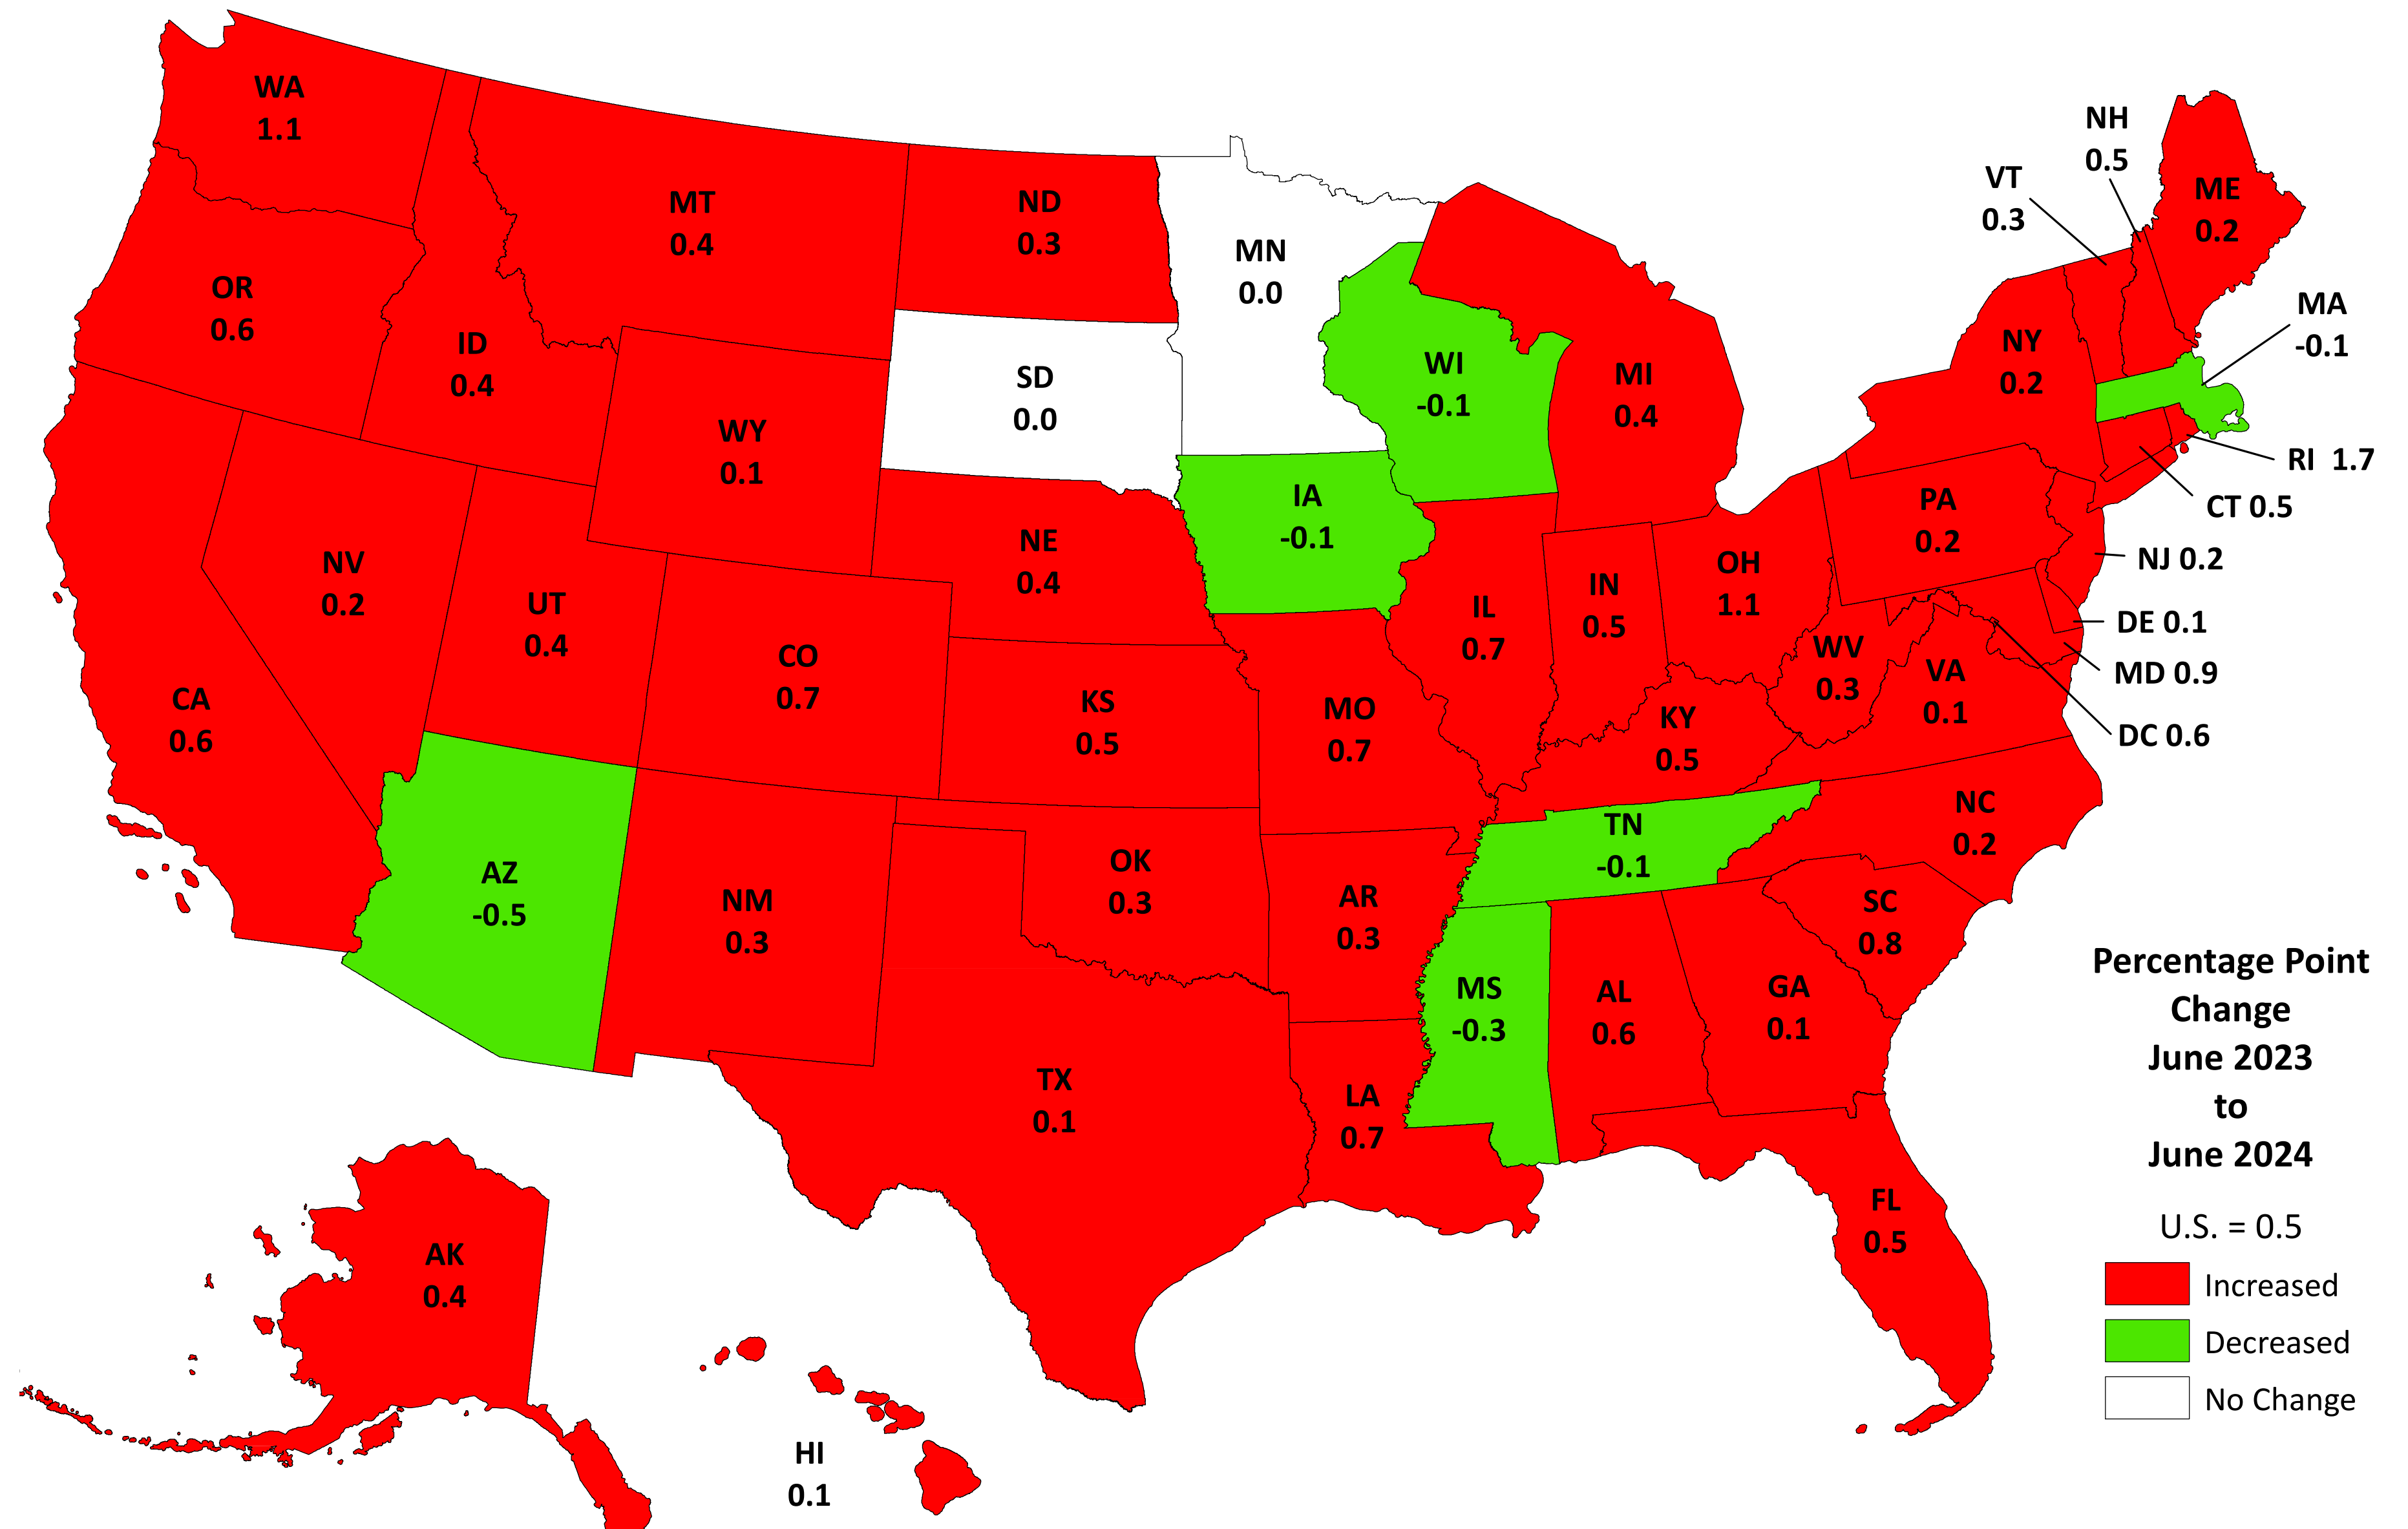

State Unemployment Rates, Over-the-Year Change

SOURCE: U.S. Department of Labor, Bureau of Labor Statistics, Local Area Unemployment Statistics