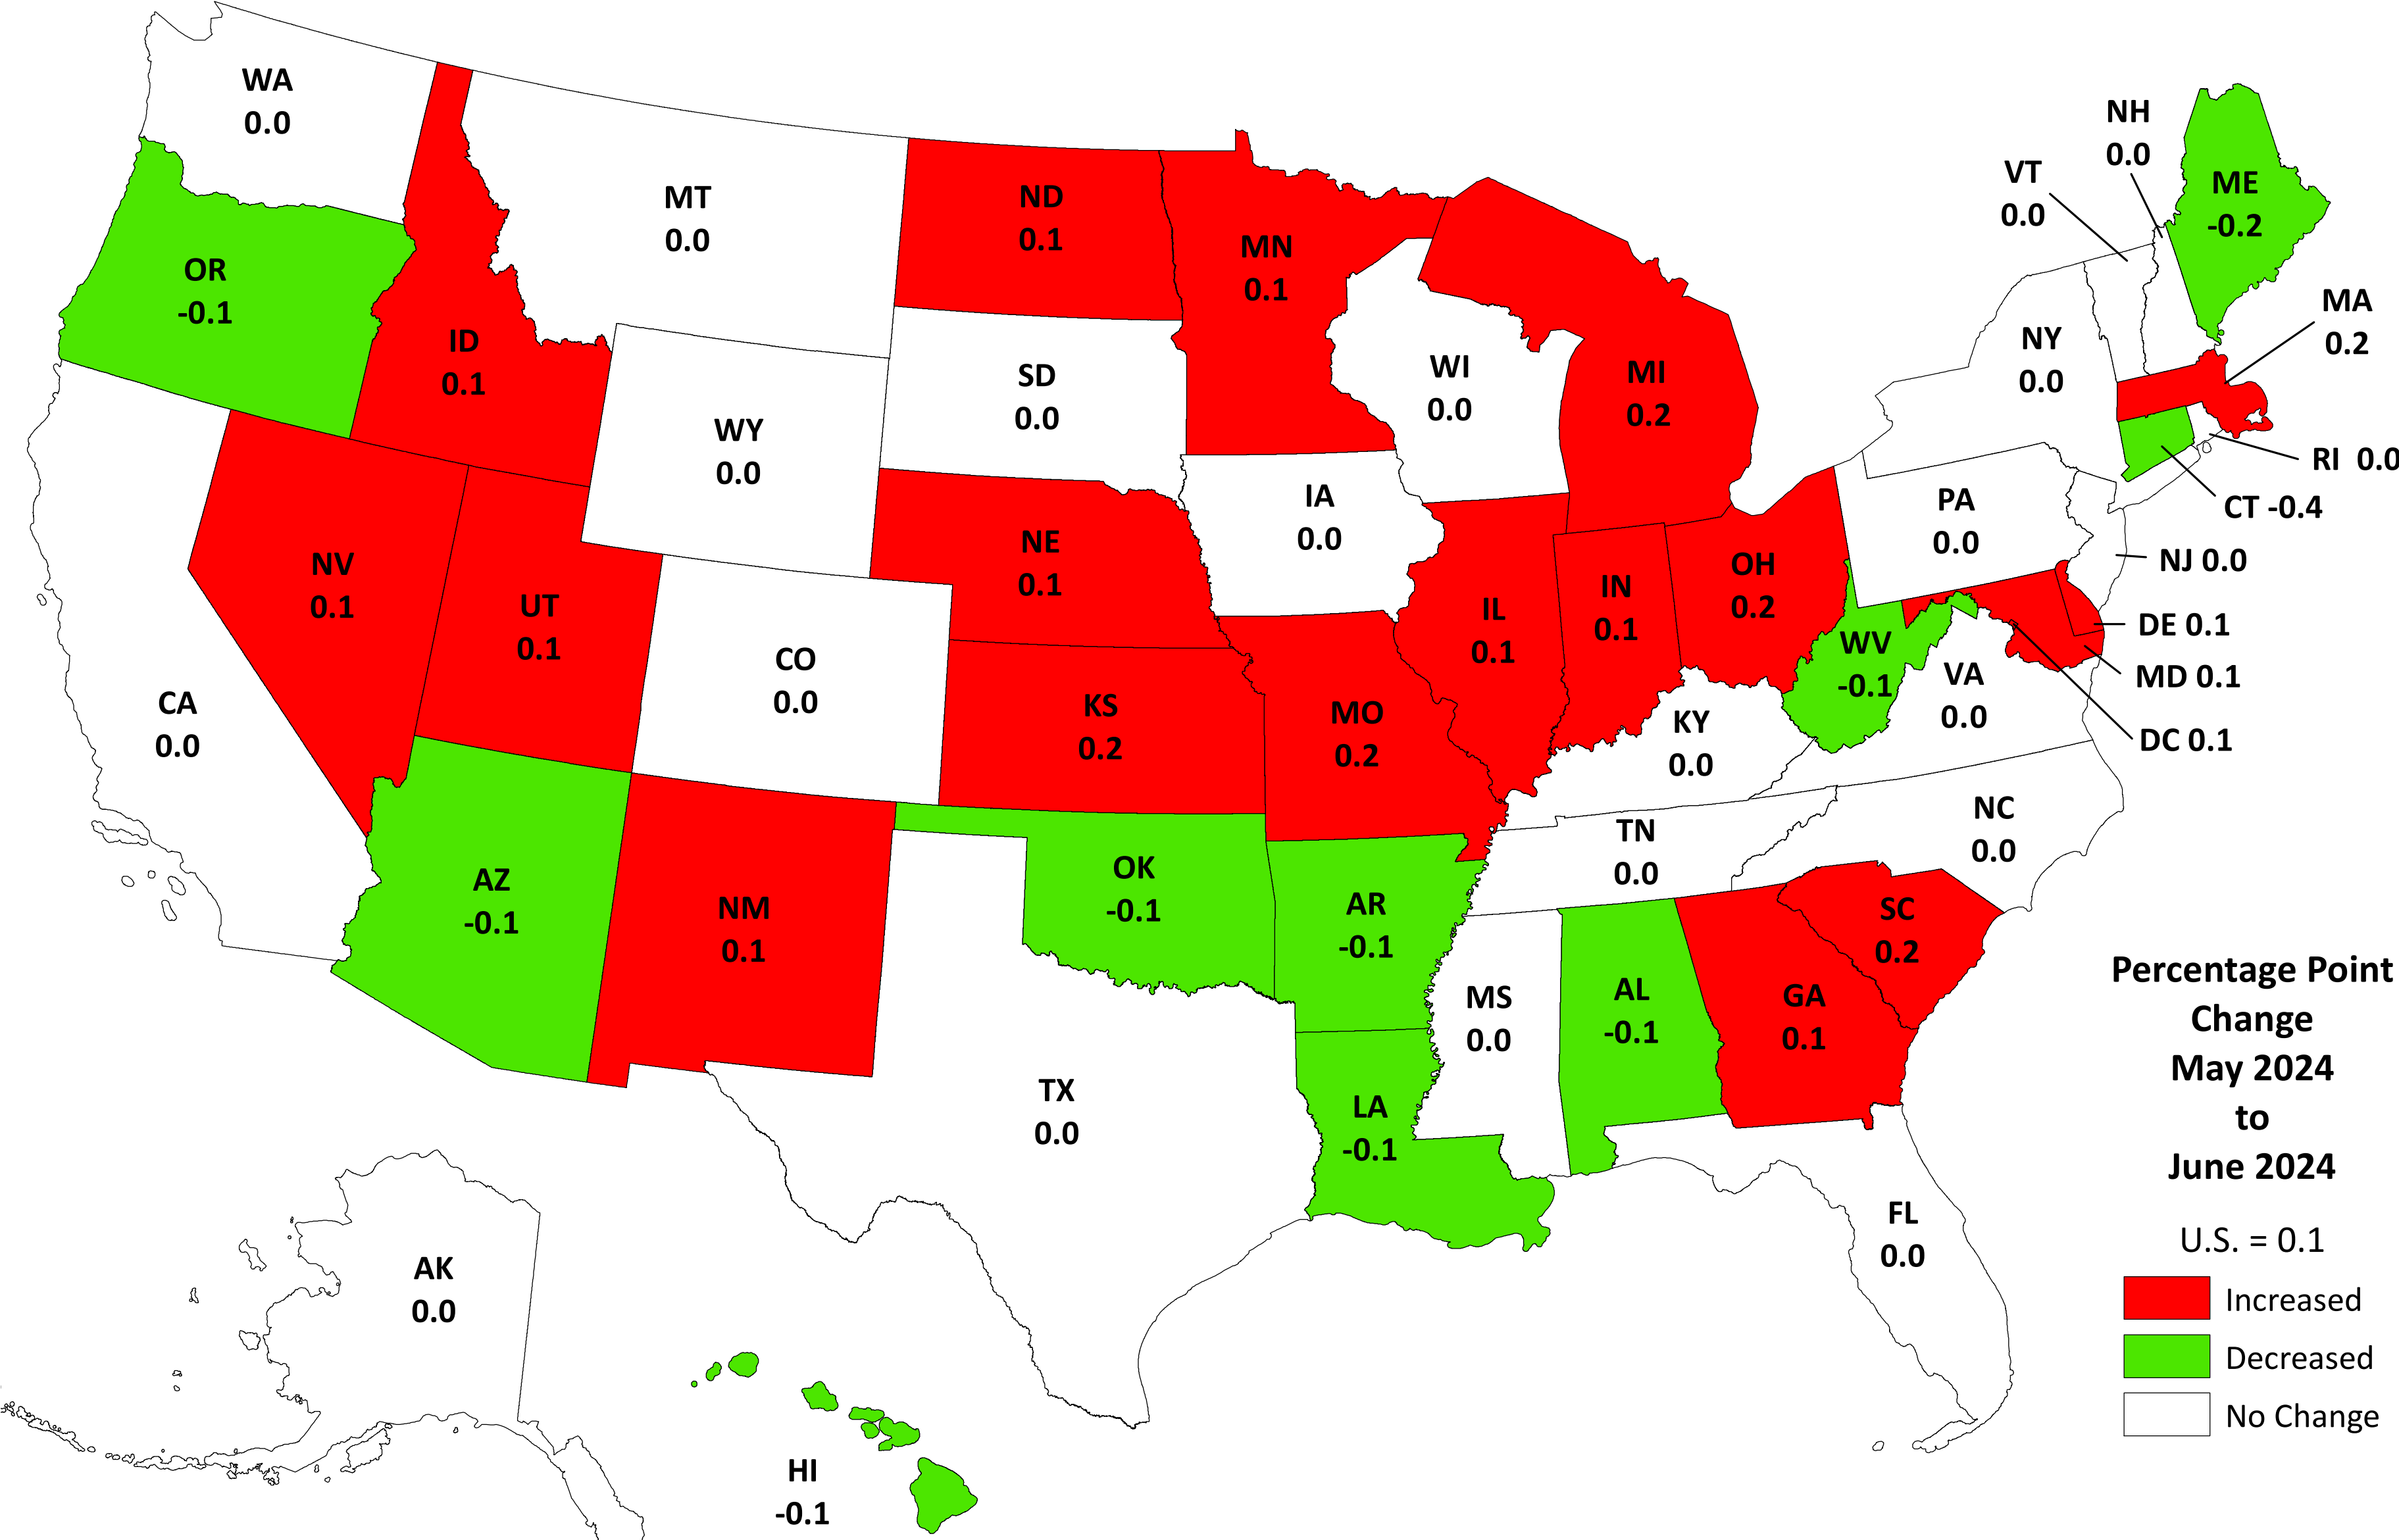

State Unemployment Rates, Seasonally Adjusted - June 2024

SOURCE: U.S. Department of Labor, Bureau of Labor Statistics, Local Area Unemployment Statistics

Rolling 12-Month Average, July 2023 to June 2024

SOURCE: U.S. Department of Labor, Bureau of Labor Statistics, Local Area Unemployment Statistics

State Unemployment Rates, Over-the-Month Change

Percentage Point Change
May 2024
to
June 2024
U.S. = 0.1
Increased
Decreased
No Change