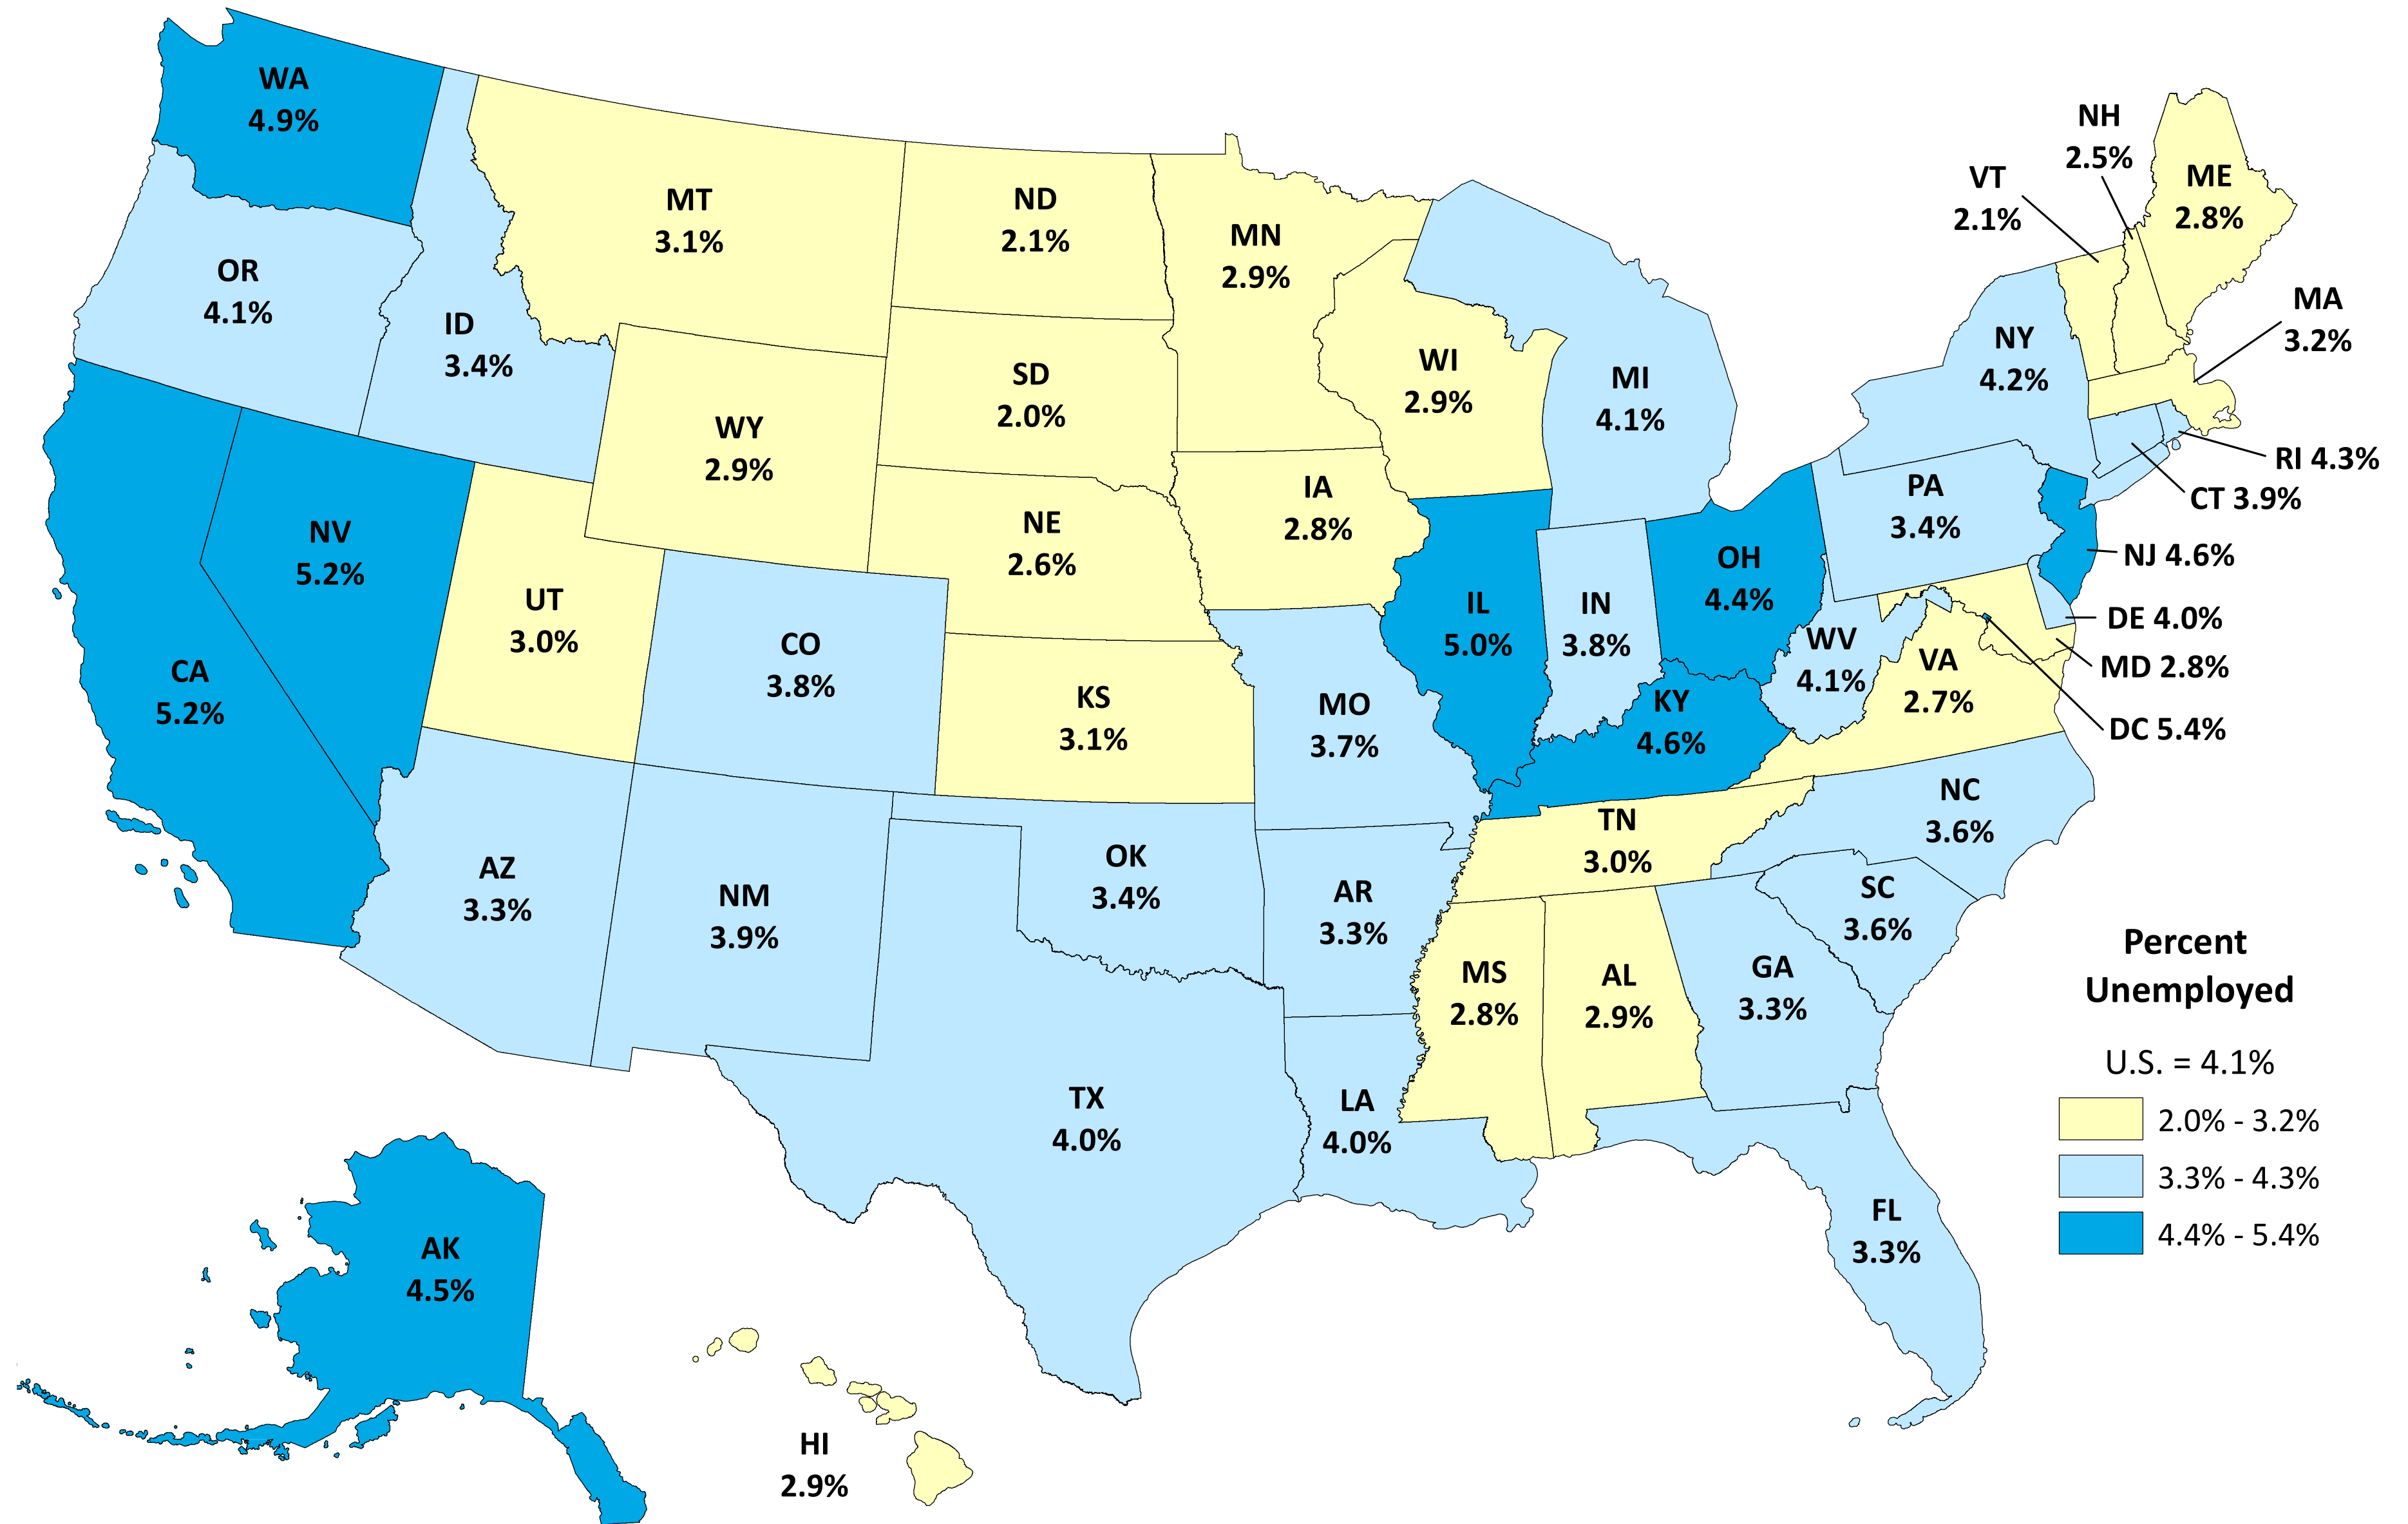

State Unemployment Rates, Seasonally Adjusted - June 2024

SOURCE: U.S. Department of Labor, Bureau of Labor Statistics, Local Area Unemployment Statistics

Rolling 12-Month Average, July 2023 to June 2024

SOURCE: U.S. Department of Labor, Bureau of Labor Statistics, Local Area Unemployment Statistics

State Unemployment Rates, Over-the-Month Change

Percentage Point Change
May 2024
to
June 2024
U.S. = 0.1
Increased
Decreased
No Change