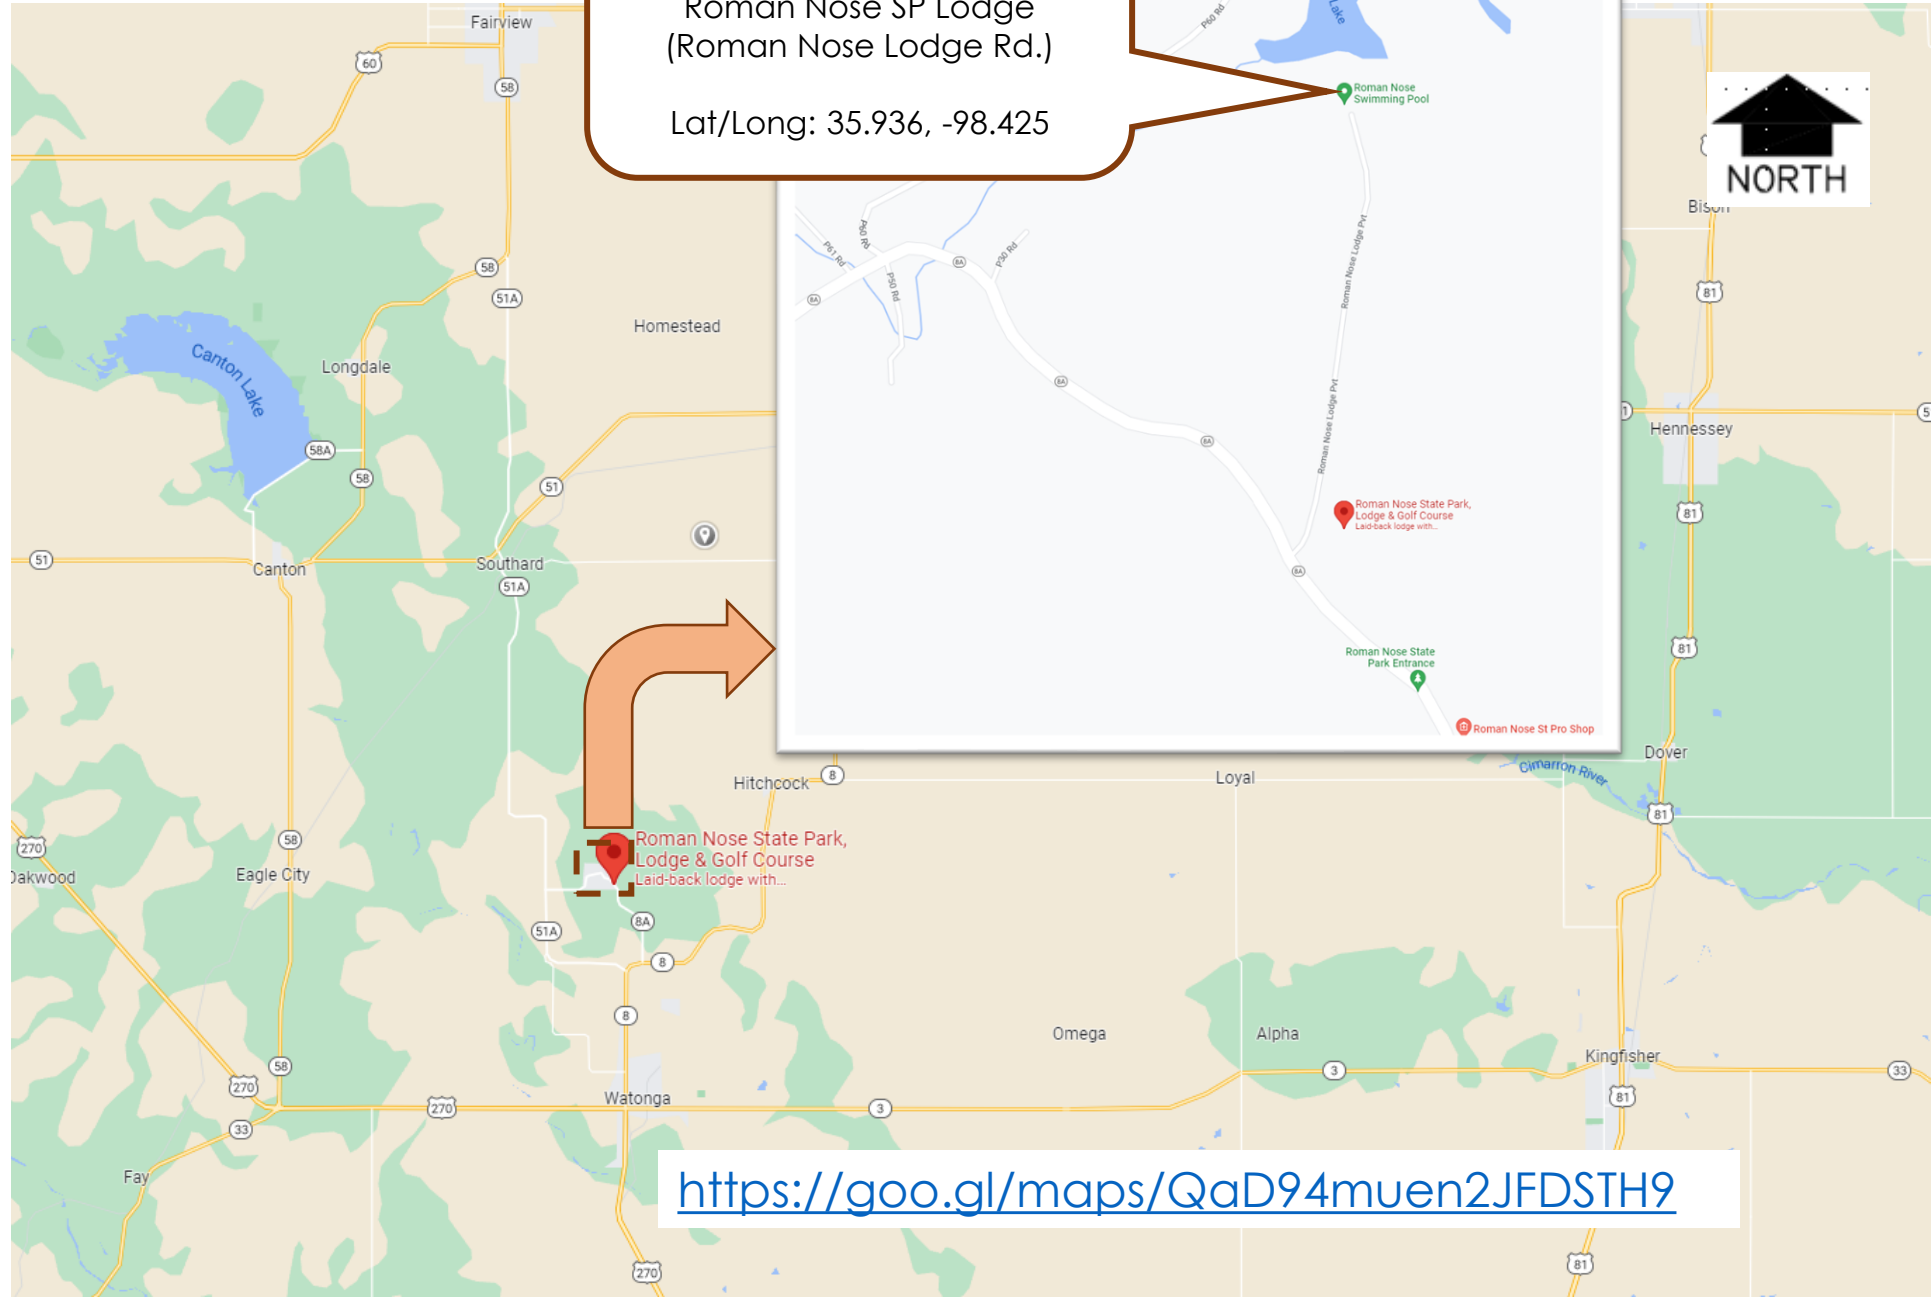

**AVL Installation Site**

Roman Nose SP Lodge  
(Roman Nose Lodge Rd.)

Lat/Long: 35.936, -98.425

I:\P&D\BRCR\MAPS\maps\Roman Nose\map.dwg, 2/21/2018 6:54:57 AM, Adobe PDF, p.3

ROMAN NOSE STATE PARK

- CEDAR COVE**
- CANYON VISTA**
- TWO LAKES**
- INSPIRATION POINT**
- HIGH MESA**
- CANYON SPUR**
- RESORT LODGE**
- WETLAND**
- DEER RUN**
- PARK OFFICE PROSHOP**

# Roman Nose SP Site

## AVL Installation Site

Roman Nose SP Lodge  
(Roman Nose Lodge Rd.)

Lat/Long: 35.936, -98.425

<https://goo.gl/maps/QaD94muen2JFDSTH9>