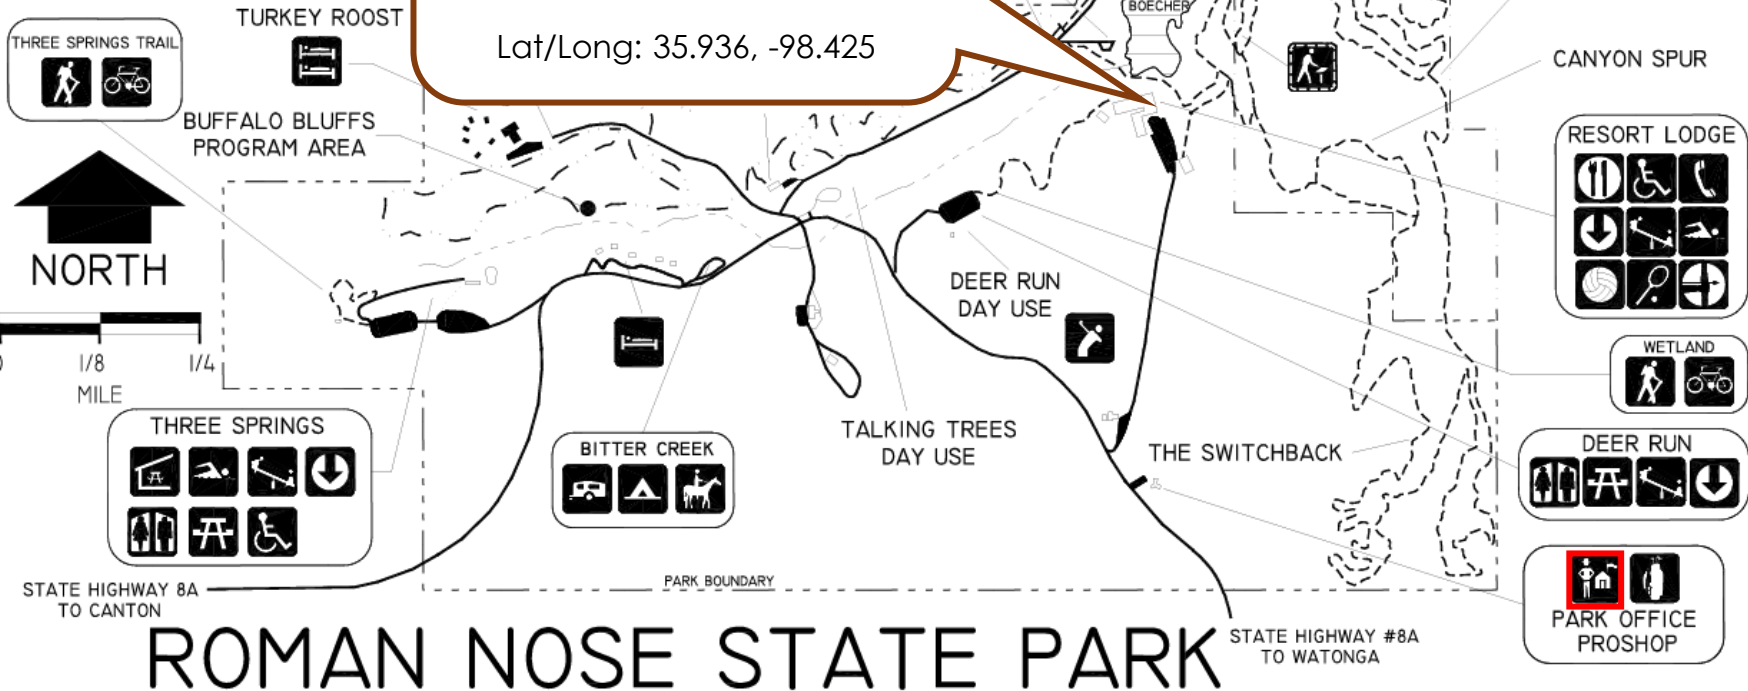

KEY TO SYMBOLS

	PARK OFFICE		PICNIC AREA		SWIMMING POOL		MINIATURE GOLF
	GIFT SHOP		TENT CAMPING		CANOEES		TRAIL ENTRANCE
	PAY PHONE		RV CAMPING		PADDLE BOATS		NATURE TRAIL
	GROCERY STORE/ BAIT SHOP		RV DUMP STATION		STABLES		HIKING TRAIL
	RESTAURANT		BOAT RAMP		TENNIS		EQUESTRIAN TRAIL
	COMFORT STATION		PLAYGROUND		VOLLEY BALL		BIKING TRAIL
	CABINS		PICNIC SHELTER		GOLF COURSE		HANDICAP ACCESSIBLE
	GROUP CAMP		PRO SHOP				

AVL Installation Site

Roman Nose SP Lodge
(Roman Nose Lodge Rd.)

Lat/Long: 35.936, -98.425

ROMAN NOSE STATE PARK

- **CEDAR COVE**
- **CANYON VISTA**
- **TWO LAKES**
- **INSPIRATION POINT**
- **HIGH MESA**
- **CANYON SPUR**
- **RESORT LODGE**
- **WETLAND**
- **DEER RUN**
- **PARK OFFICE PROSHOP**