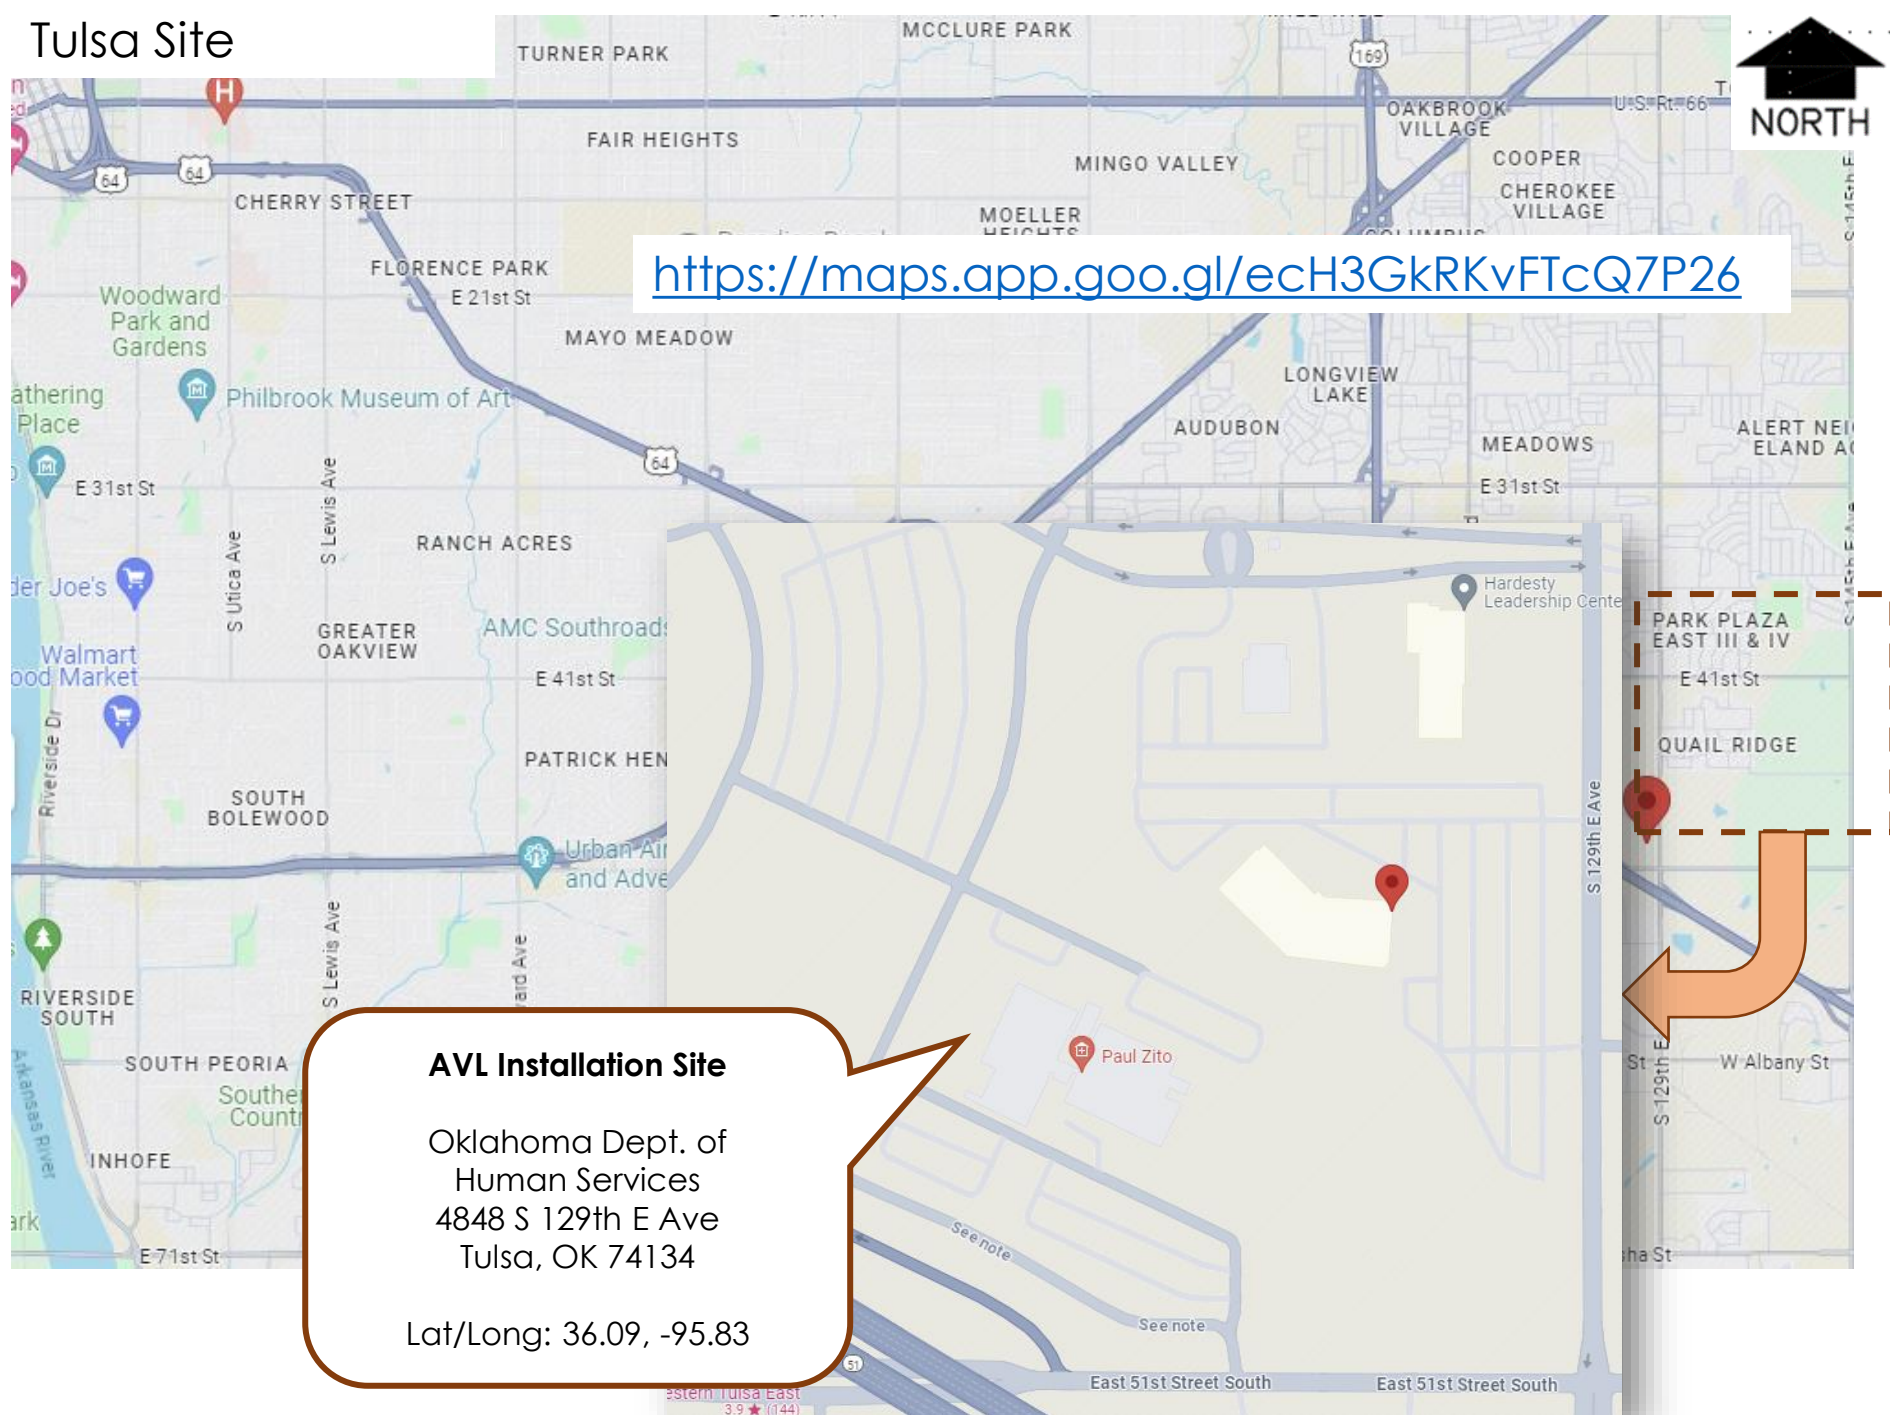

Tulsa Site

<https://maps.app.goo.gl/ecH3GkRKvFTcQ7P26>

AVL Installation Site

Oklahoma Dept. of
Human Services
4848 S 129th E Ave
Tulsa, OK 74134

Lat/Long: 36.09, -95.83

Tulsa Site

<https://maps.app.goo.gl/ecH3GkRKvFTcQ7P26>